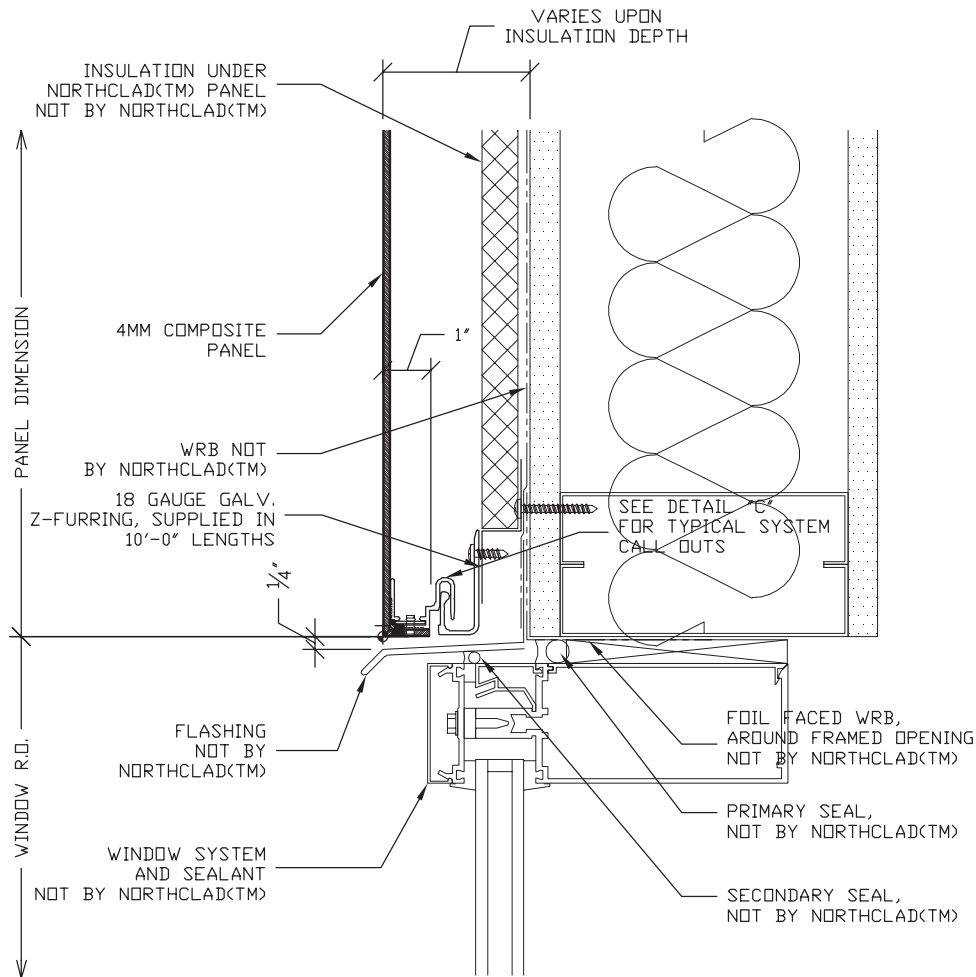

**The ACM Series
With Insulation**

Window Head

Scale: 3" = 1' - 0"