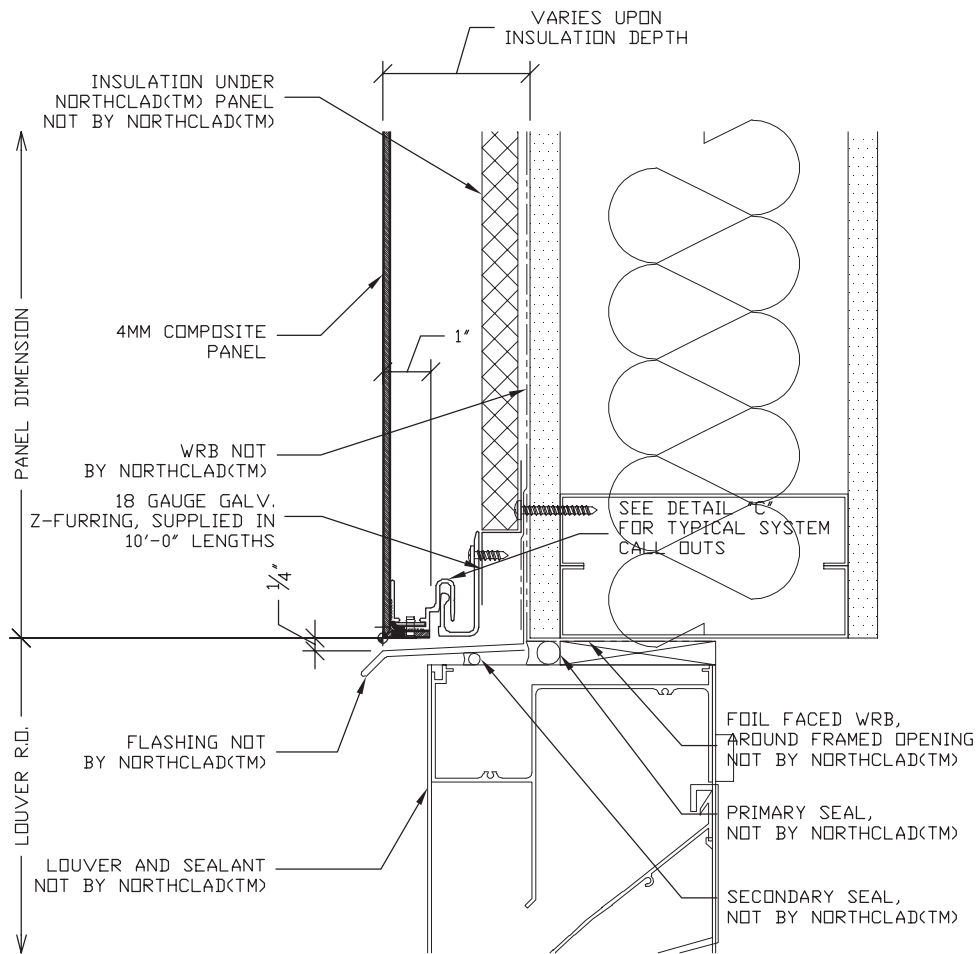

**The ACM Series
With Insulation**

Louver Head

Scale: 3" = 1' - 0"