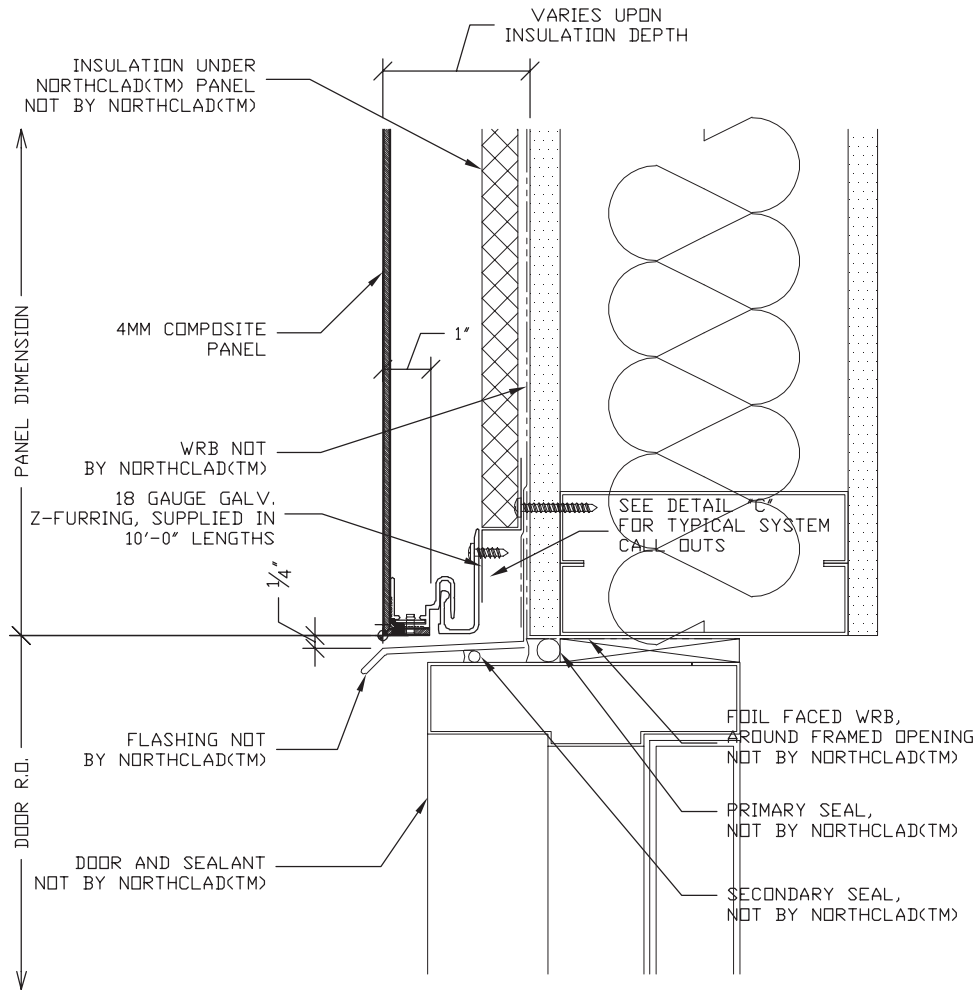

**The ACM Series
With Insulation**

Door Head

Scale: 3" = 1' - 0"