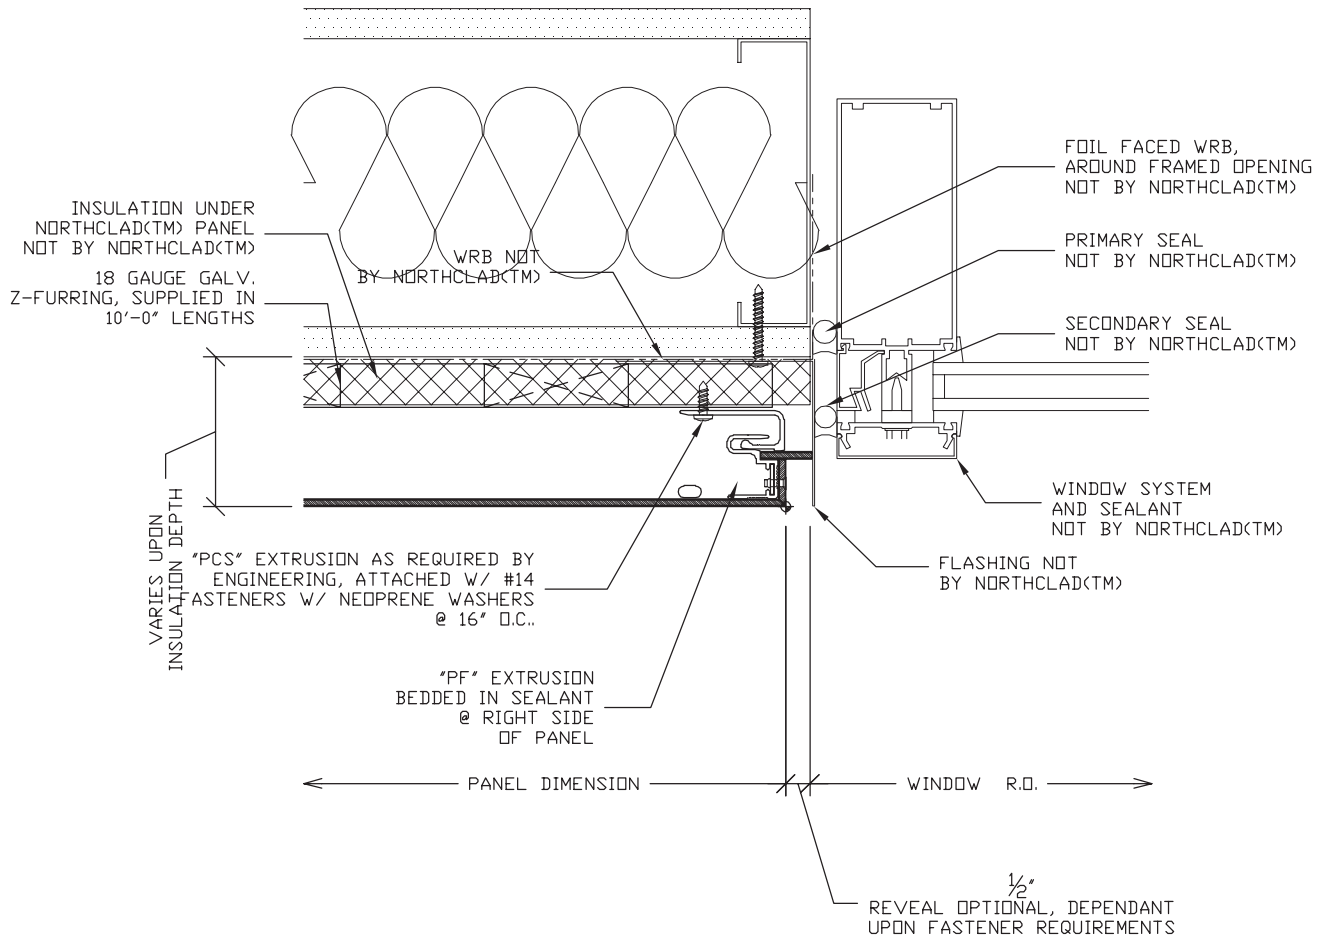

**The ACM Series
With Insulation**

Window Jamb Left

Scale: 3" = 1' - 0"