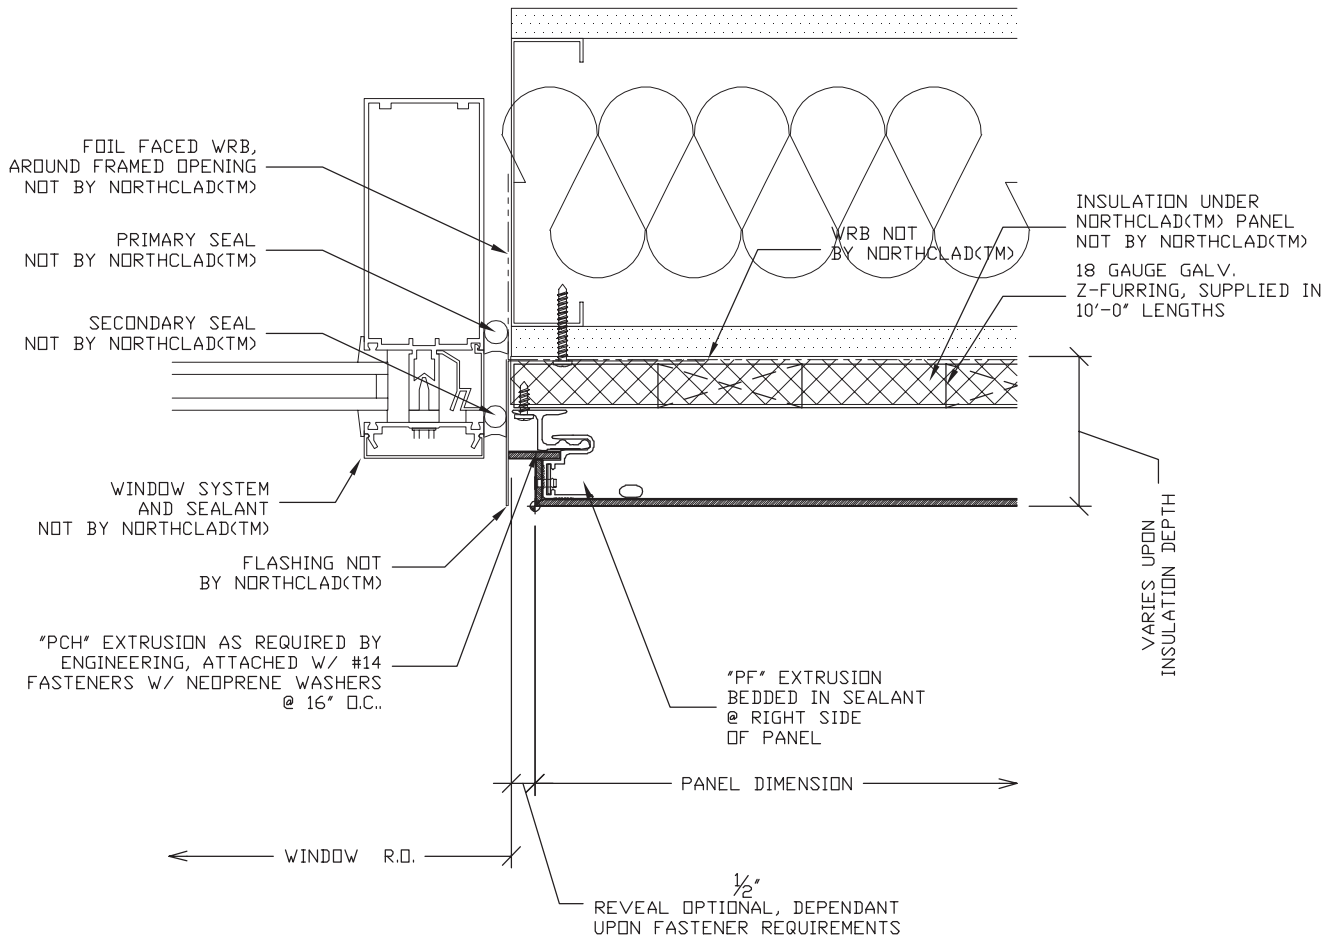

**The ACM Series
With Insulation**

Window Jamb Right

Scale: 3" = 1' - 0"