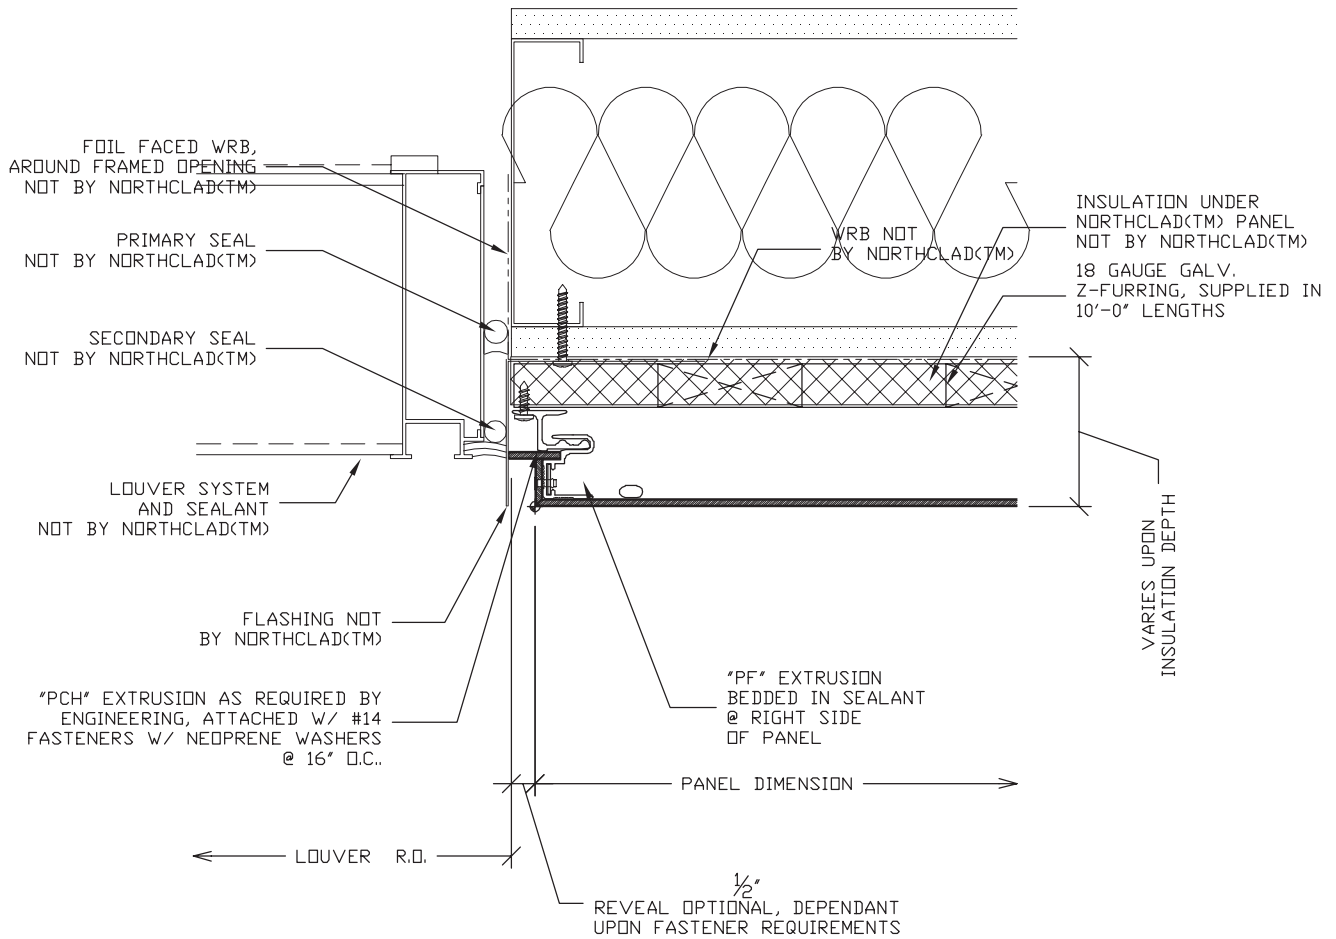

**The ACM Series
With Insulation**

Louver Jamb Right

Scale: 3" = 1' - 0"