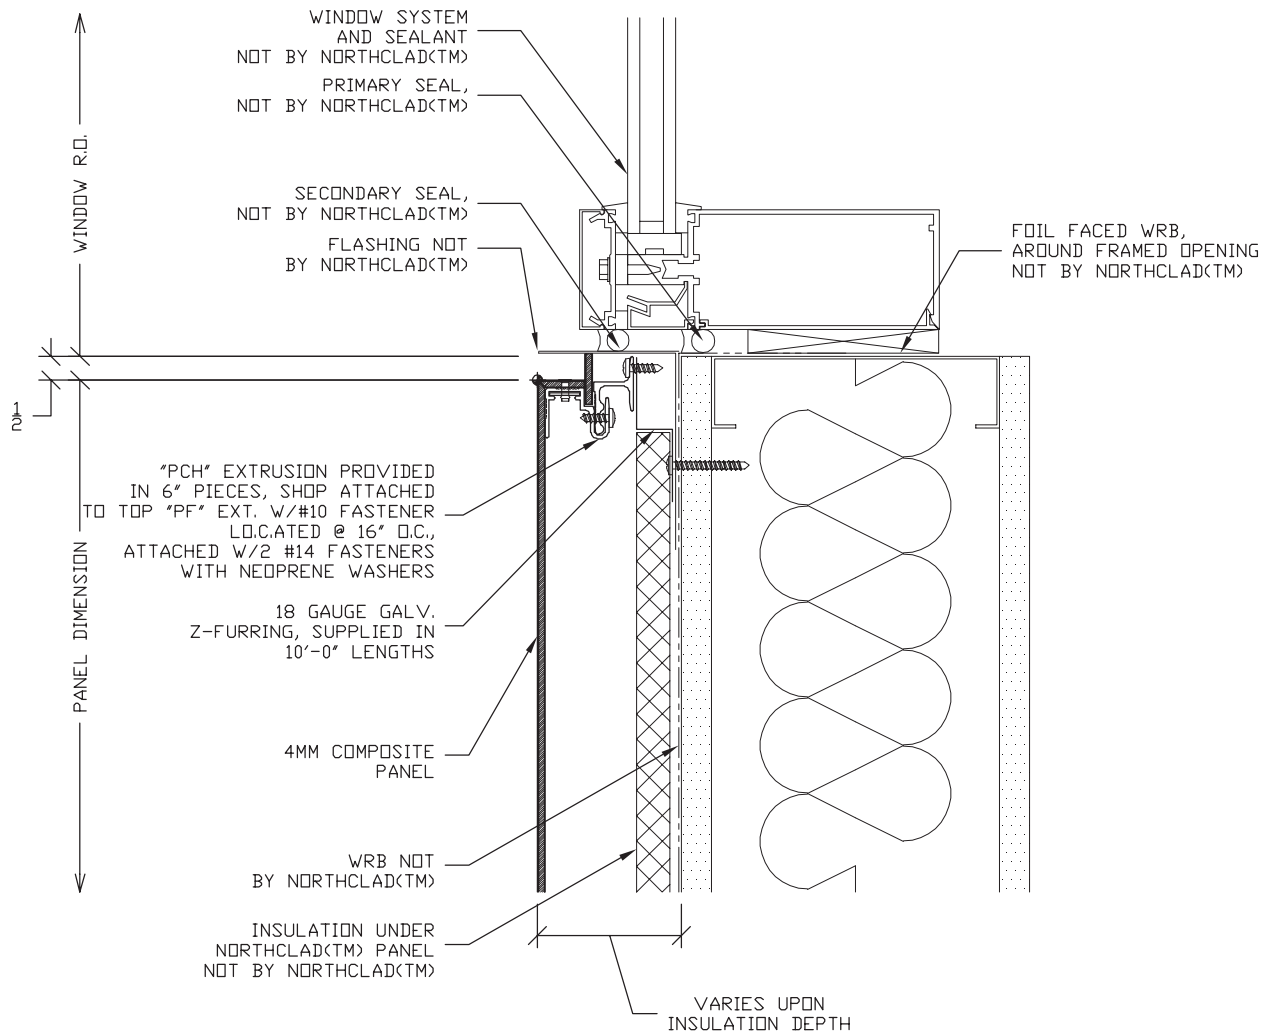

**The ACM Series
With Insulation**

Window Sill

Scale: 3" = 1' - 0"