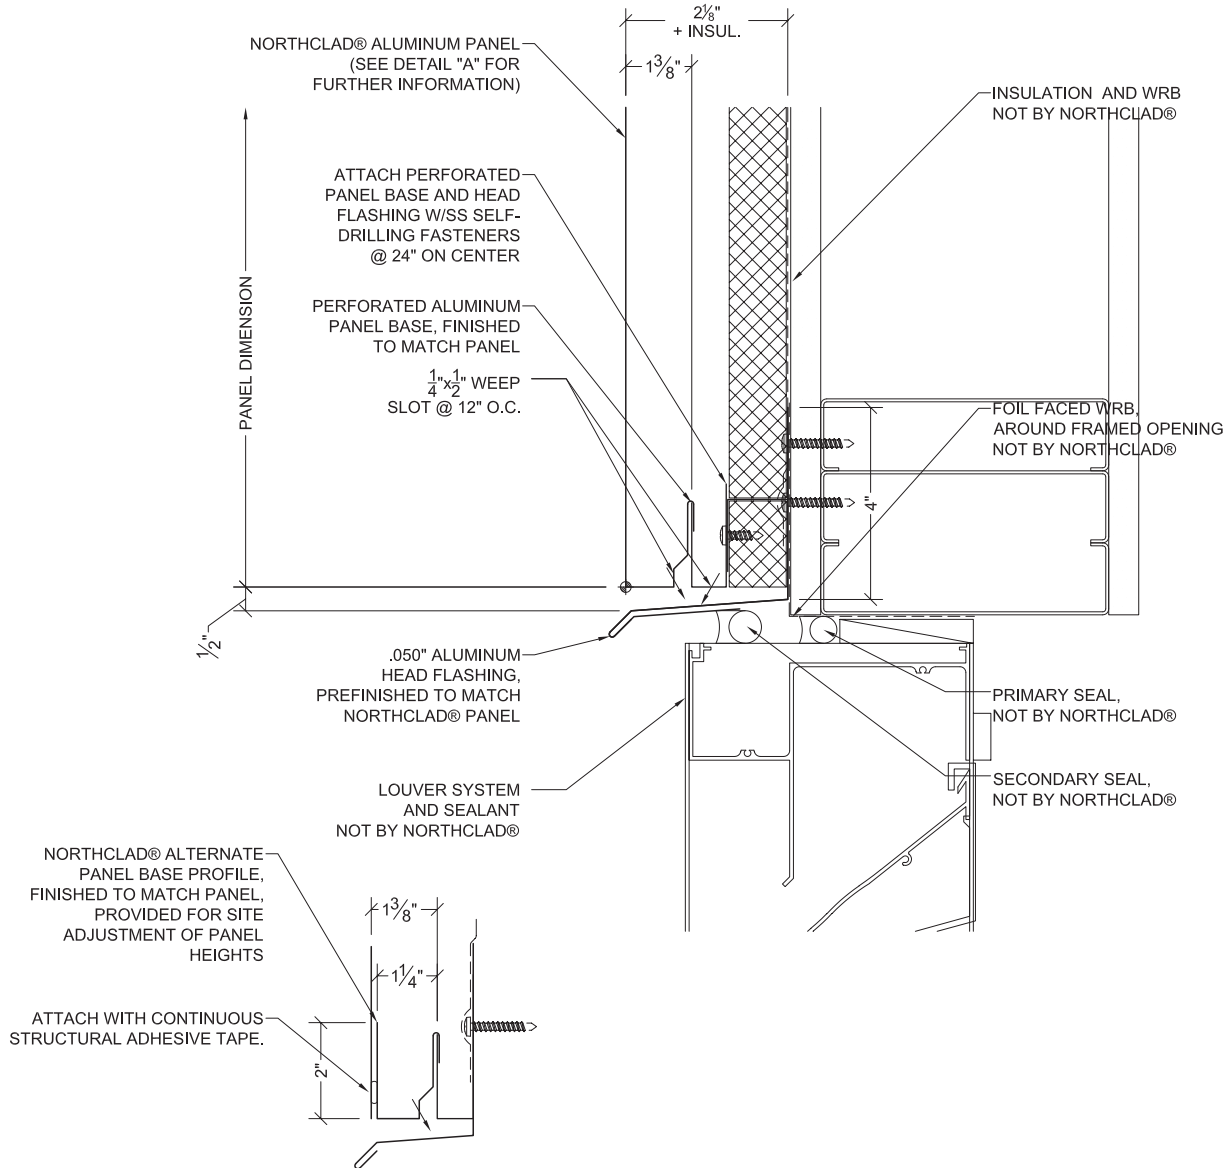

**The AL Series
With Insulation**

K **Alternate L.H.**
Scale: 3" = 1' - 0"

For details without exterior insulation, or to download the CAD version of this detail, please see www.northclad.com.

K **Louver Head**
Scale: 3" = 1' - 0"