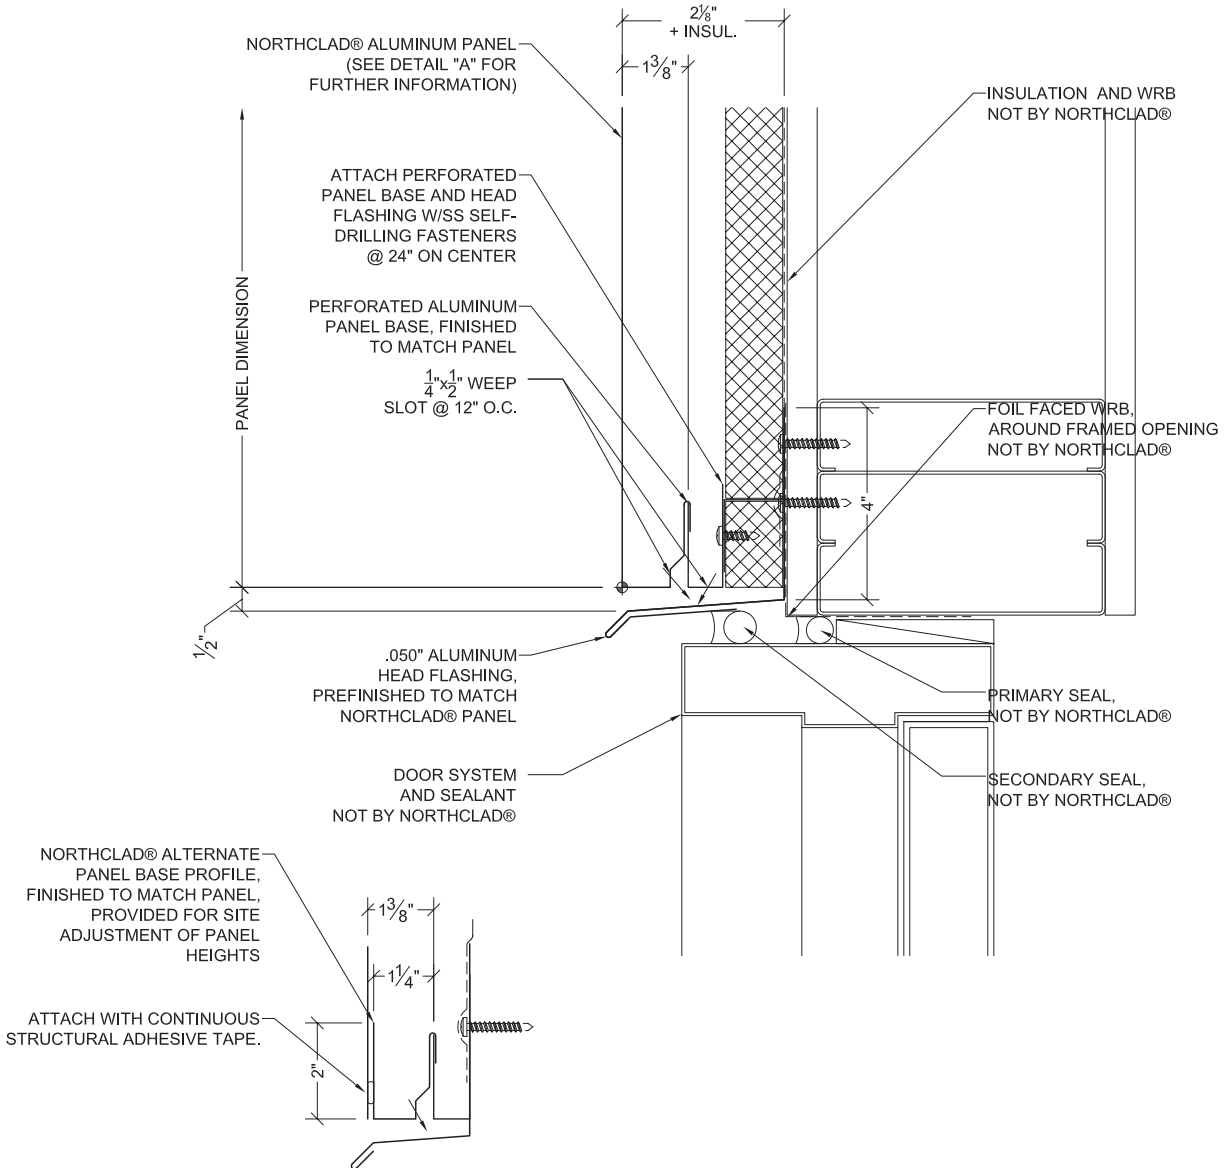

The AL Series
With Insulation

M **Alternate D.H.**
Scale: 3" = 1' - 0"

For details without exterior insulation, or to download the CAD version of this detail, please see www.northclad.com.

M **Door Head**
Scale: 3" = 1' - 0"