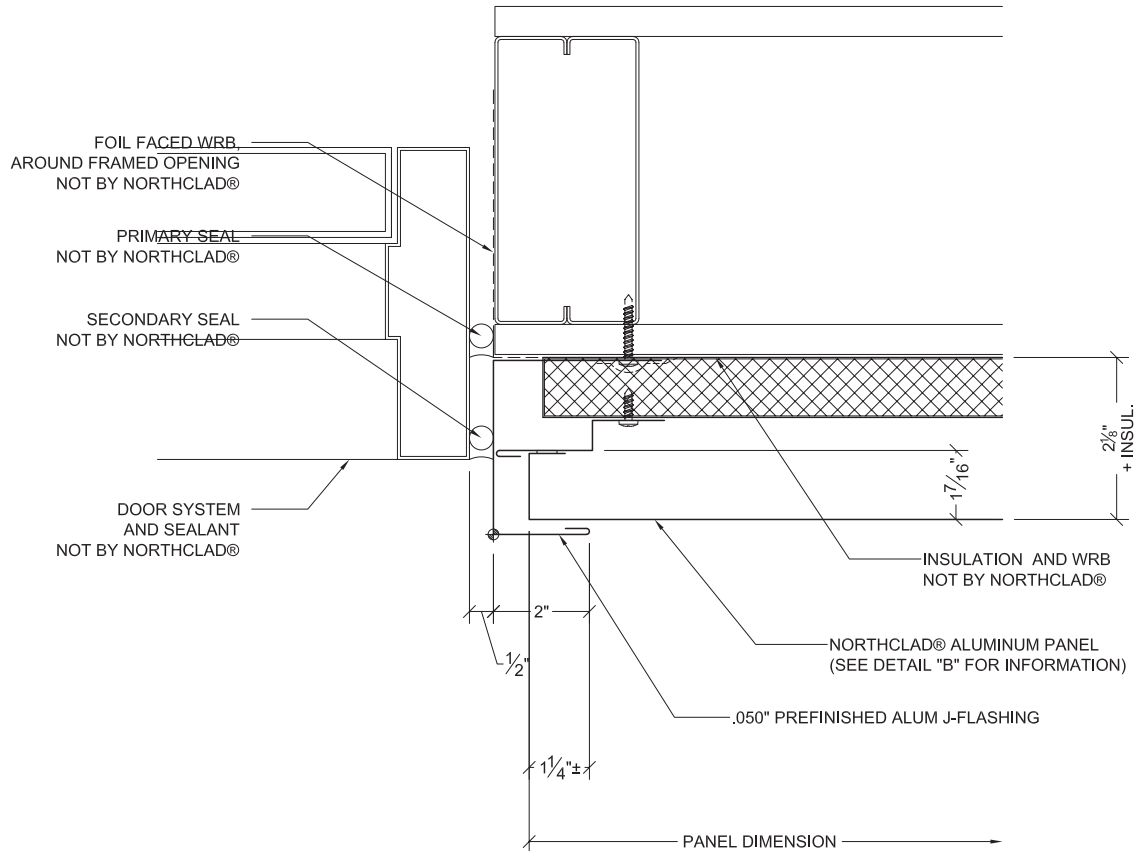

The AL Series With Insulation

For details without exterior insulation, or to download the CAD version of this detail, please see www.northclad.com.

© 2009 NorthClad® Rainscreen Solutions
Everett, WA · (425) 487-1111

Door Jamb Right

Scale: 3" = 1' - 0"