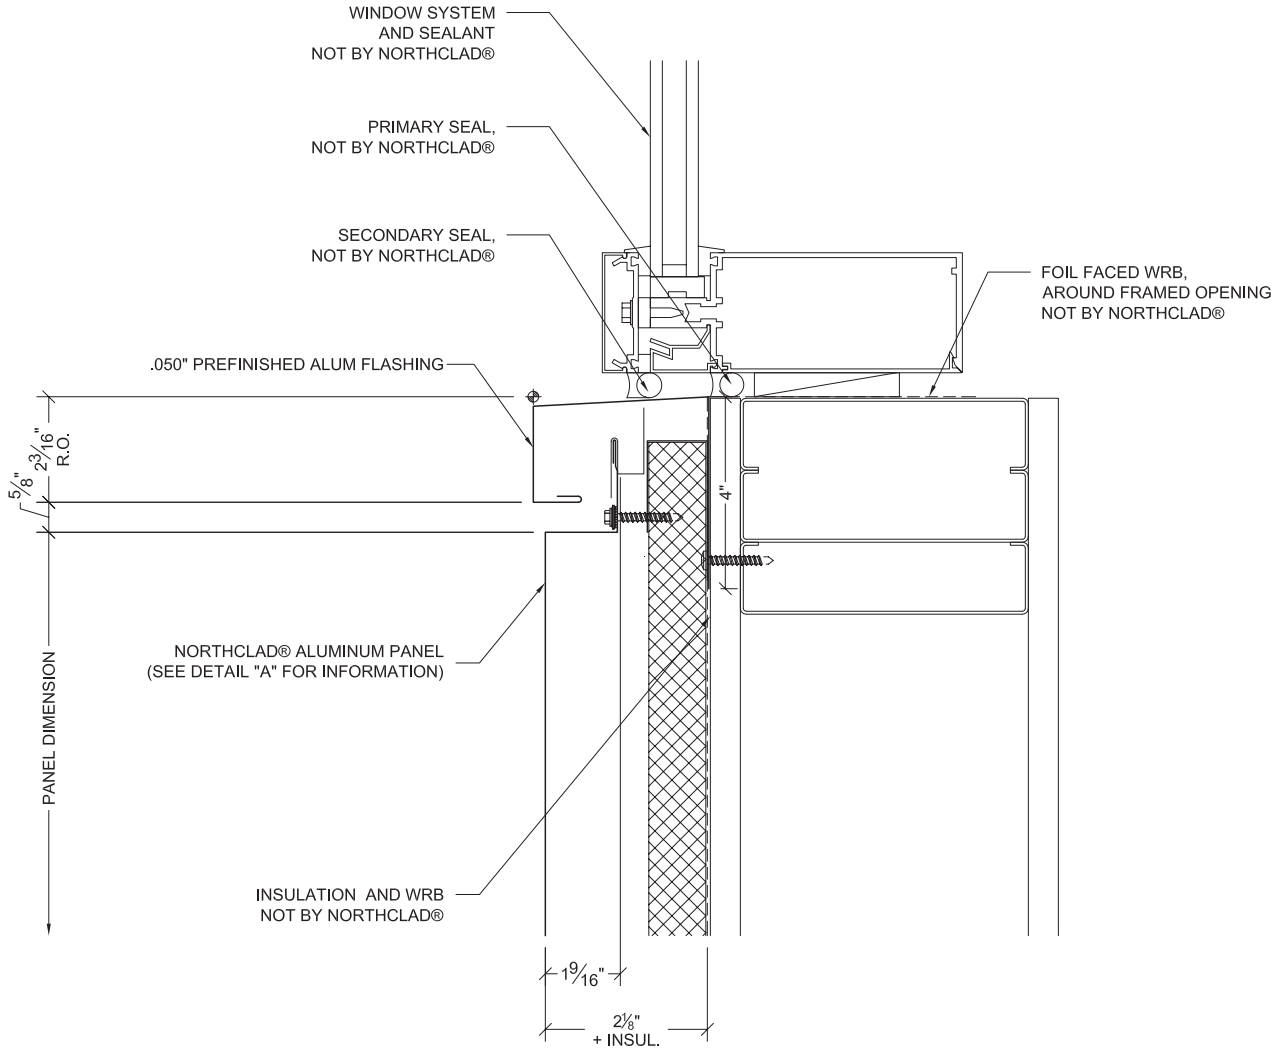

The AL Series
With Insulation

For details without exterior insulation, or to download the CAD version of this detail, please see www.northclad.com.

© 2009 NorthClad® Rainscreen Solutions
Everett, WA · (425) 487-1111

Window Sill

Scale: 3" = 1' - 0"