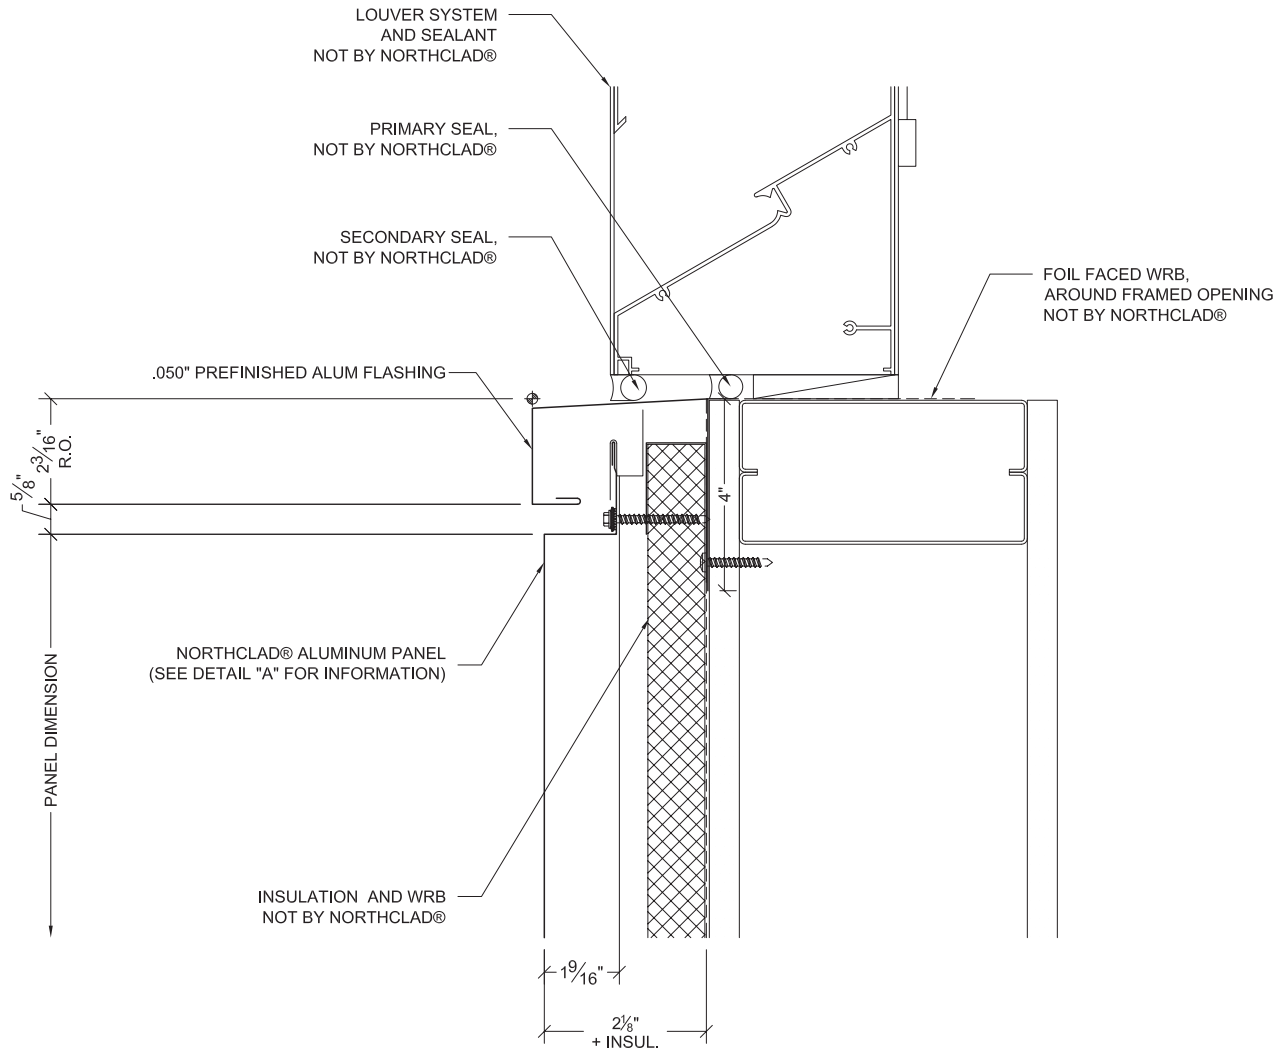

The AL Series With Insulation

For details without exterior insulation, or to download the CAD version of this detail, please see www.northclad.com.

© 2009 NorthClad® Rainscreen Solutions
Everett, WA · (425) 487-1111

Louver Sill

Scale: 3" = 1' - 0"