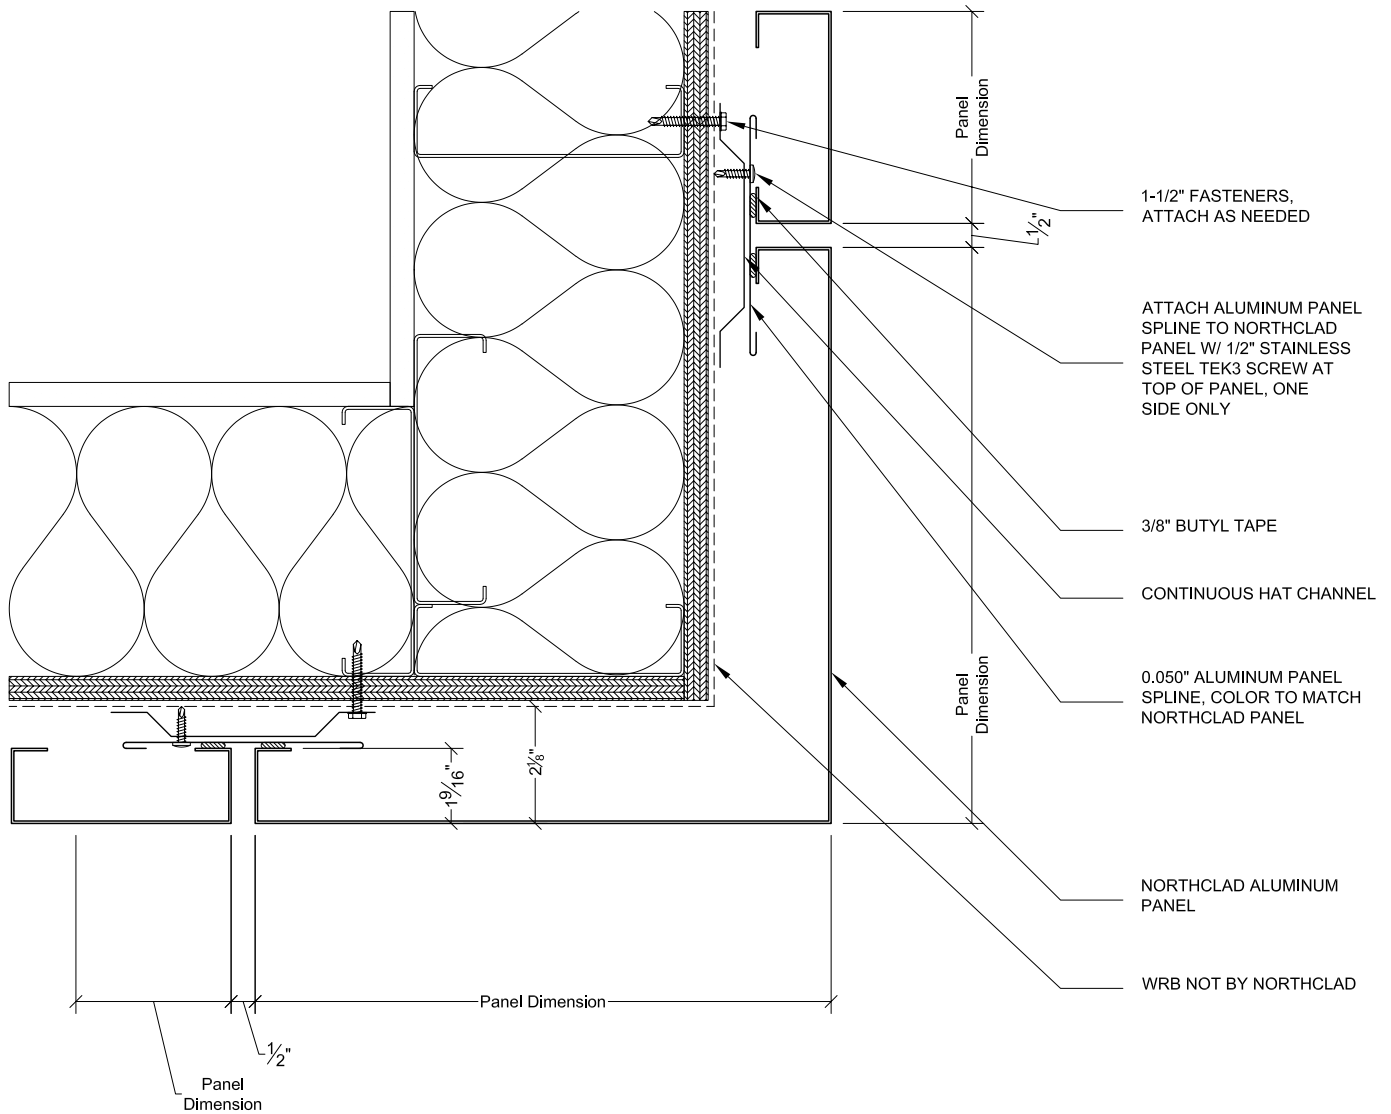

The AL Series

Outside Corner Alt.

Scale: 3" = 1' - 0"