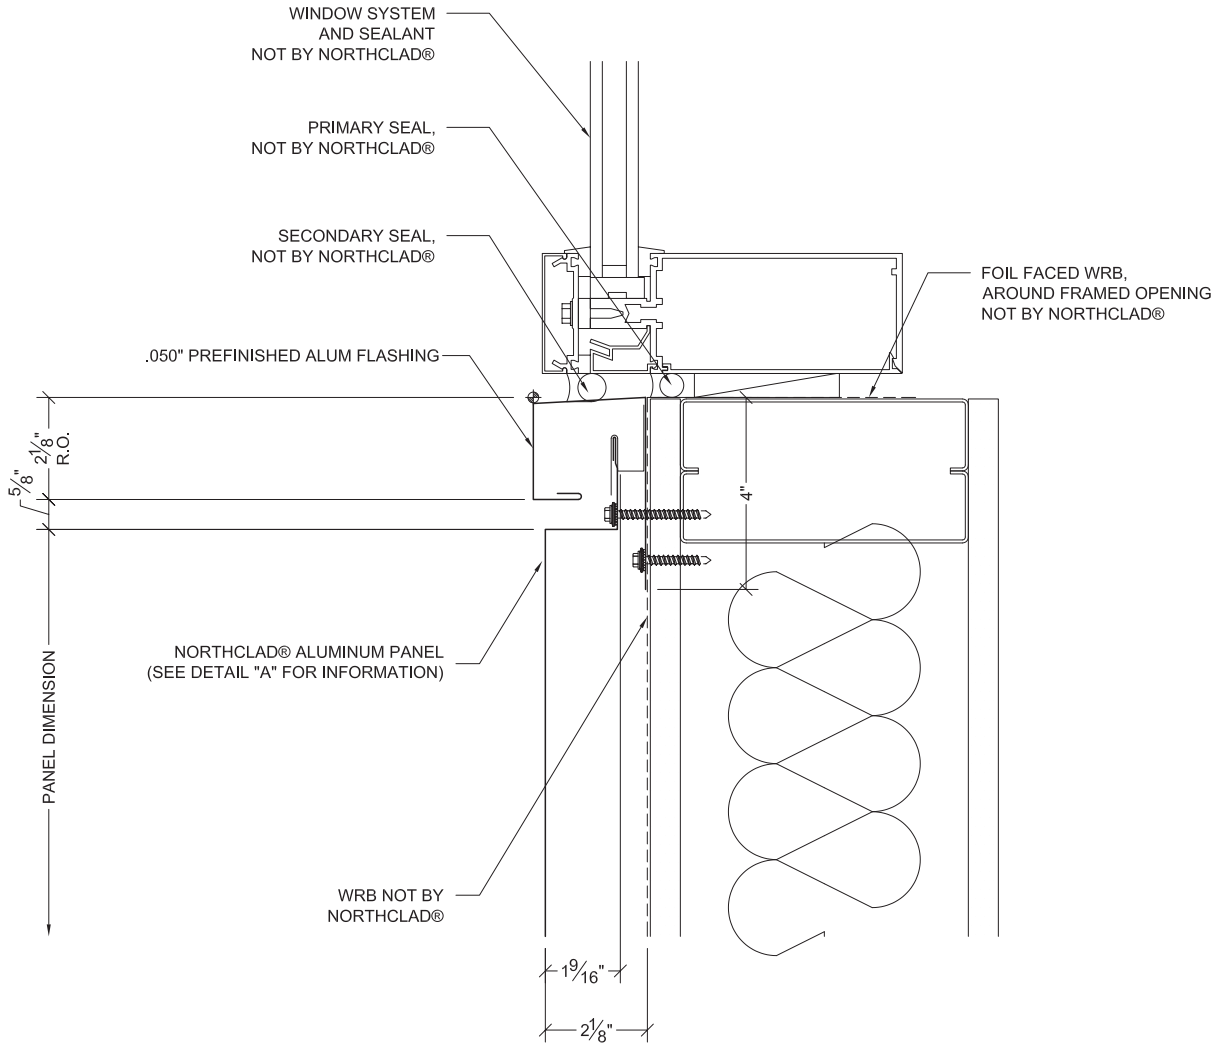

The AL Series

Window Sill

Scale: 3" = 1' - 0"