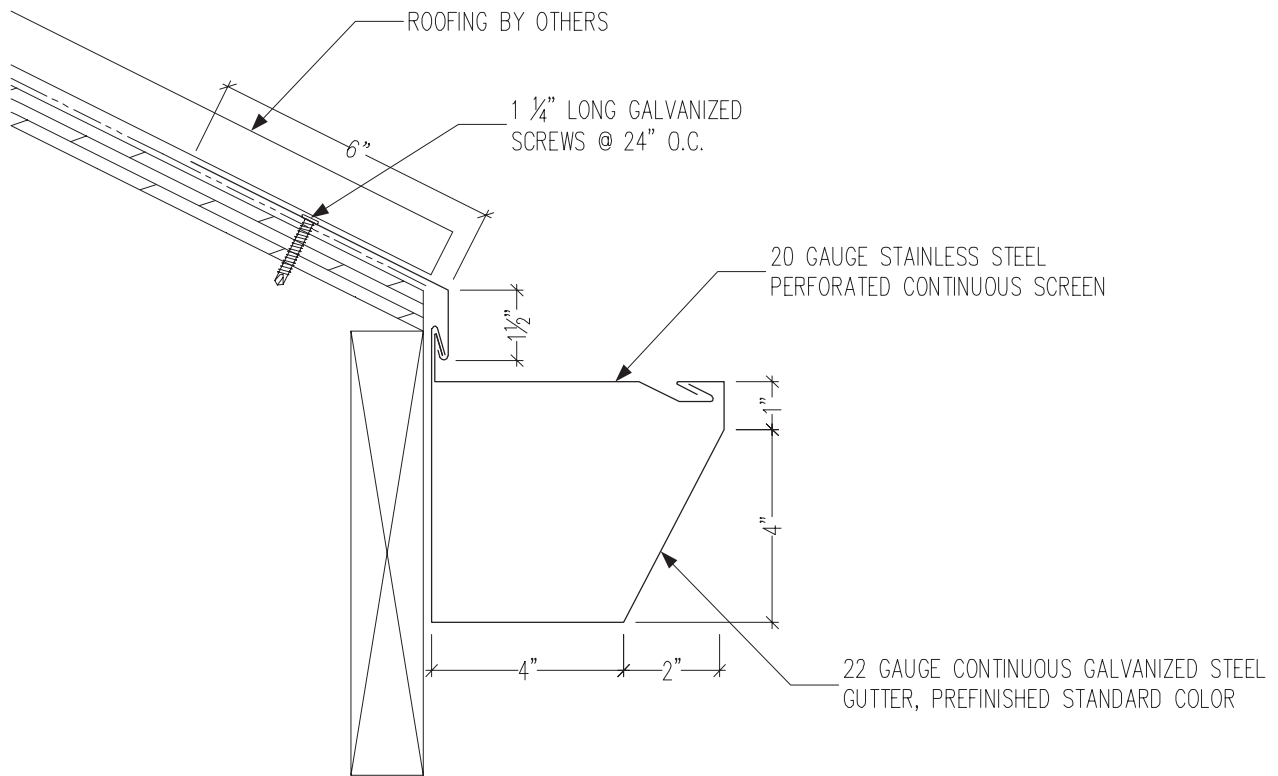

The Gs 600 Series

Gs 600 Series Gutter

Scale: 3" = 1' - 0"