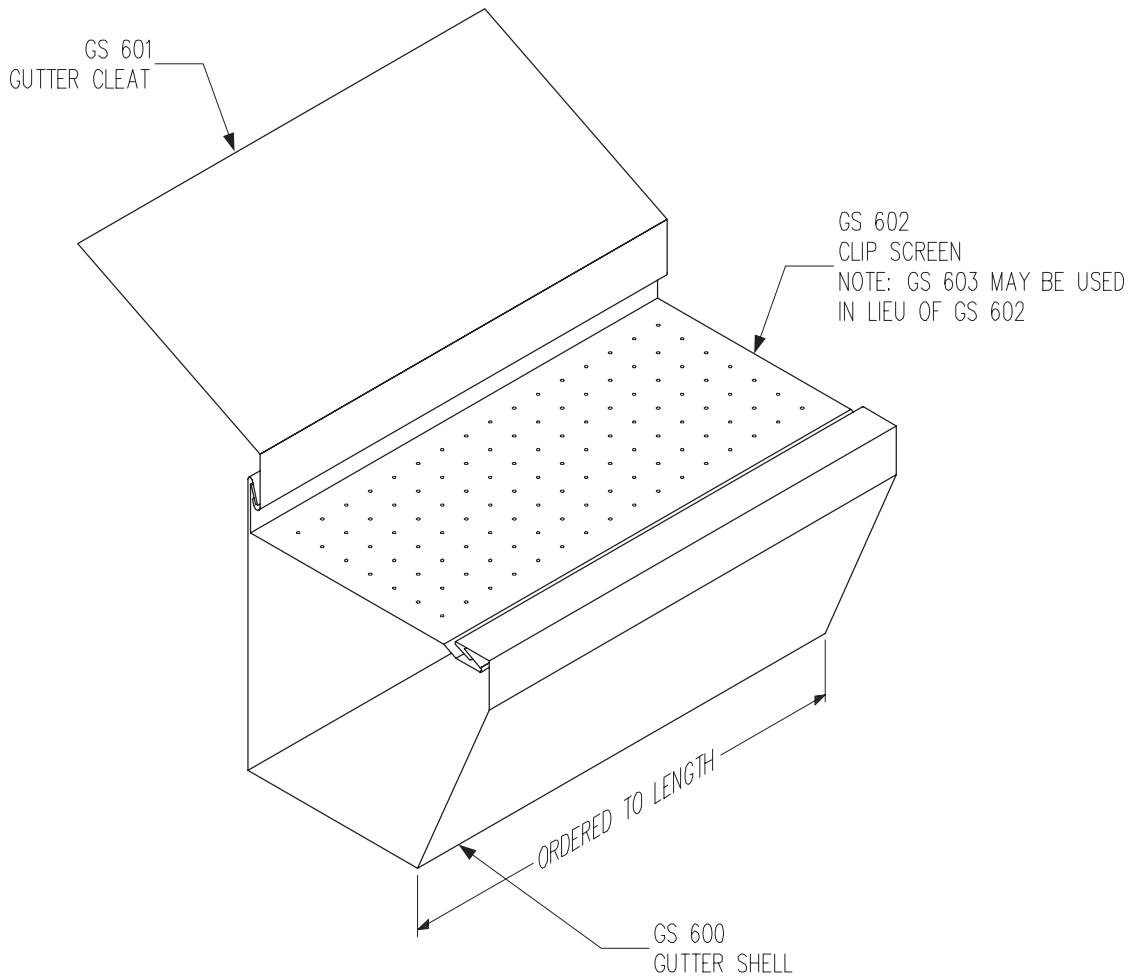

The Gs 600 Series

Gutter Assembly

Scale: 3" = 1' - 0"