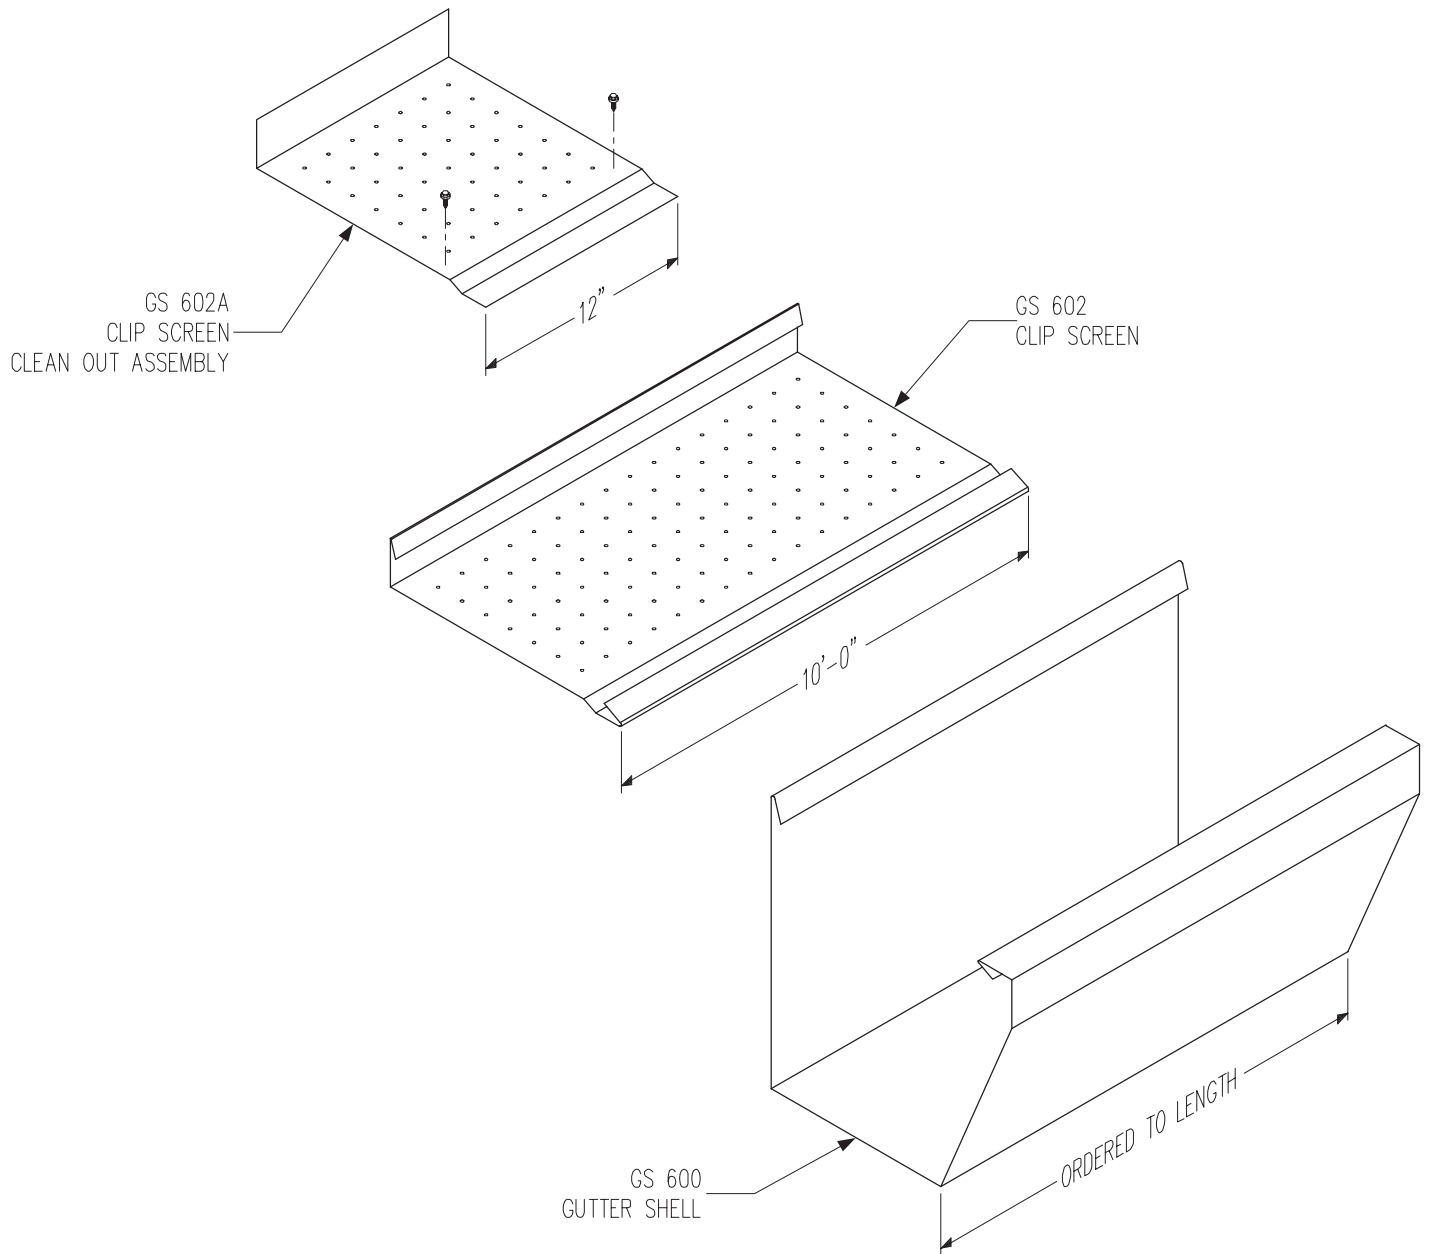

**The Gs 600 Series**

**Gutter Cleanout**

Scale: 3" = 1' - 0"