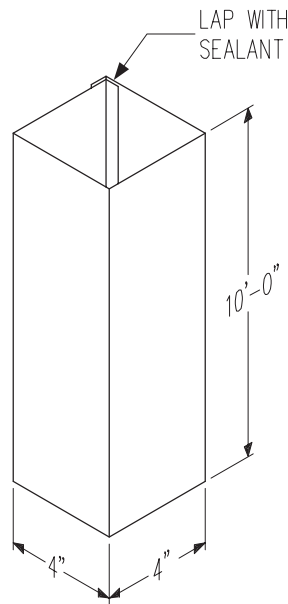

The Gs 600 Series

GS 44 D.S.
4"x4" DOWNSPOUT

GS 56 D.S.
5"x6" DOWNSPOUT

Downspouts and Nipples

Scale: 3" = 1' - 0"