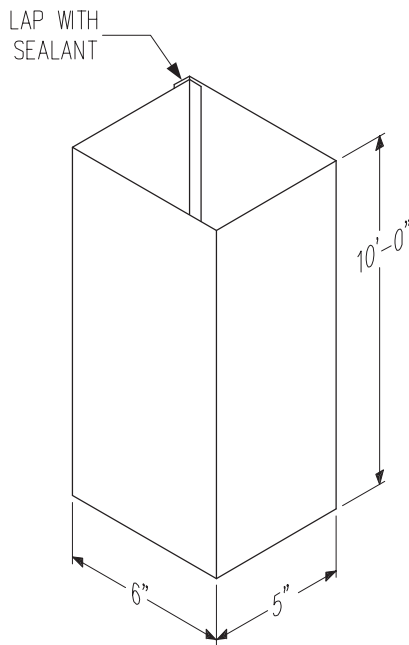

The Gs 600 Series

GS 44 D.S.
4"x4" DOWNSPOUT

GS 56 D.S.
5"x6" DOWNSPOUT

Downspouts and Nipples

Scale: 3" = 1' - 0"