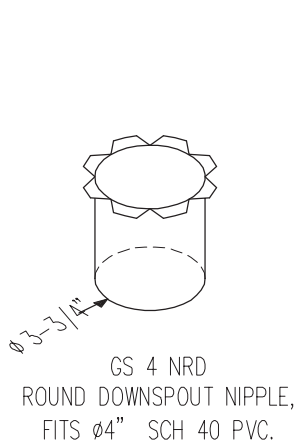

The Gs 700 Series

GS 44 D.S.
4"x4" DOWNSPOUT

GS 44 NSQ
SQUARE DOWNSPOUT NIPPLE,
FITS 4"x4" GS 44 D.S.

GS 44 ST
DOWNSPOUT STRAP
FITS GS 44 D.S.

GS 56 D.S.
5"x6" DOWNSPOUT

GS 56 NSQ
SQUARE DOWNSPOUT NIPPLE,
FITS 5"x6" GS 56 D.S.

GS 56 ST
DOWNSPOUT STRAP
FITS GS 56 D.S.

Downspouts and Nipples

Scale: NTS