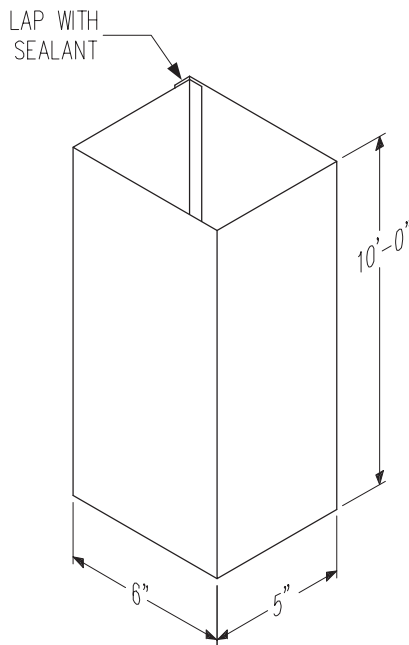

The Gs 700 Series

GS 44 D.S.
4"x4" DOWNSPOUT

GS 44 NSQ
SQUARE DOWNSPOUT NIPPLE,
FITS 4"x4" GS 44 D.S.

GS 44 ST
DOWNSPOUT STRAP
FITS GS 44 D.S.

GS 56 D.S.
5"x6" DOWNSPOUT

GS 56 NSQ
SQUARE DOWNSPOUT NIPPLE,
FITS 5"x6" GS 56 D.S.

GS 56 ST
DOWNSPOUT STRAP
FITS GS 56 D.S.

Downspouts and Nipples

Scale: NTS