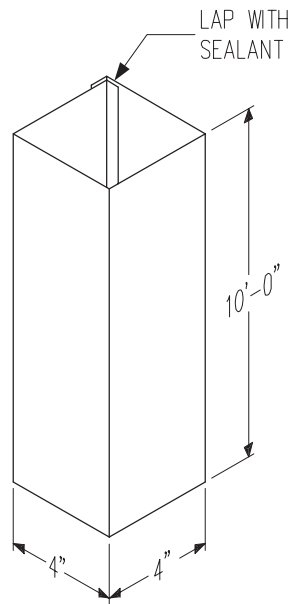

The Gs 700 Series

GS 44 D.S.
4"x4" DOWNSPOUT

GS 44 NSQ
SQUARE DOWNSPOUT NIPPLE,
FITS 4"x4" GS 44 D.S.

GS 44 ST
DOWNSPOUT STRAP
FITS GS 44 D.S.

GS 56 D.S.
5"x6" DOWNSPOUT

GS 56 NSQ
SQUARE DOWNSPOUT NIPPLE,
FITS 5"x6" GS 56 D.S.

GS 56 ST
DOWNSPOUT STRAP
FITS GS 56 D.S.

Downspouts and Nipples

Scale: NTS