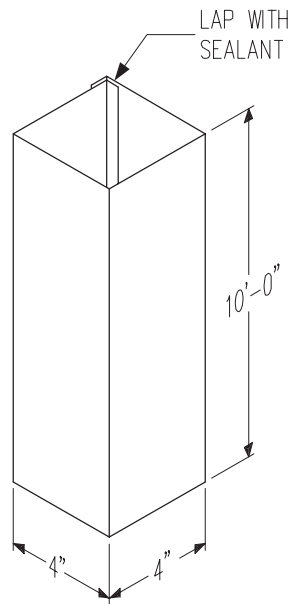

Scale: NTS

GS 730
INSIDE CORNER VALLEY PAN

Valley Collection Pan

Scale: NTS

The Gs 700 Series

GS 44 D.S.
4"x4" DOWNSPOUT

GS 44 NSQ
SQUARE DOWNSPOUT NIPPLE,
FITS 4"x4" GS 44 D.S.

GS 44 ST
DOWNSPOUT STRAP
FITS GS 44 D.S.

GS 56 D.S.
5"x6" DOWNSPOUT

GS 56 NSQ
SQUARE DOWNSPOUT NIPPLE,
FITS 5"x6" GS 56 D.S.

GS 56 ST
DOWNSPOUT STRAP
FITS GS 56 D.S.

Downspouts and Nipples

Scale: NTS

GS 750 COR
CORNICE FASCIA

Cornice Fascia

Scale: NTS