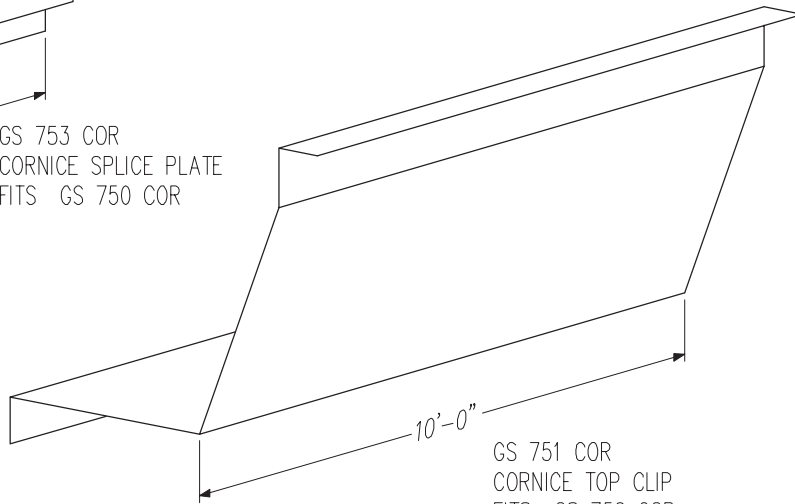

GS 751 COR
CORNICE TOP CLIP
FITS GS 750 COR