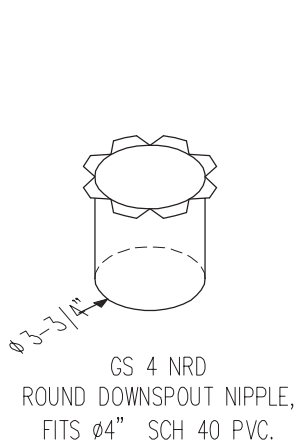

Scale: NTS

GS 730
INSIDE CORNER VALLEY PAN

Valley Collection Pan

Scale: NTS

The Gs 700 Series

GS 44 D.S.
4"x4" DOWNSPOUT

GS 44 NSQ
SQUARE DOWNSPOUT NIPPLE,
FITS 4"x4" GS 44 D.S.

GS 44 ST
DOWNSPOUT STRAP
FITS GS 44 D.S.

GS 56 D.S.
5"x6" DOWNSPOUT

GS 56 NSQ
SQUARE DOWNSPOUT NIPPLE,
FITS 5"x6" GS 56 D.S.

GS 56 ST
DOWNSPOUT STRAP
FITS GS 56 D.S.

Downspouts and Nipples

Scale: NTS

GS 750 COR
CORNICE FASCIA

Cornice Fascia

Scale: NTS