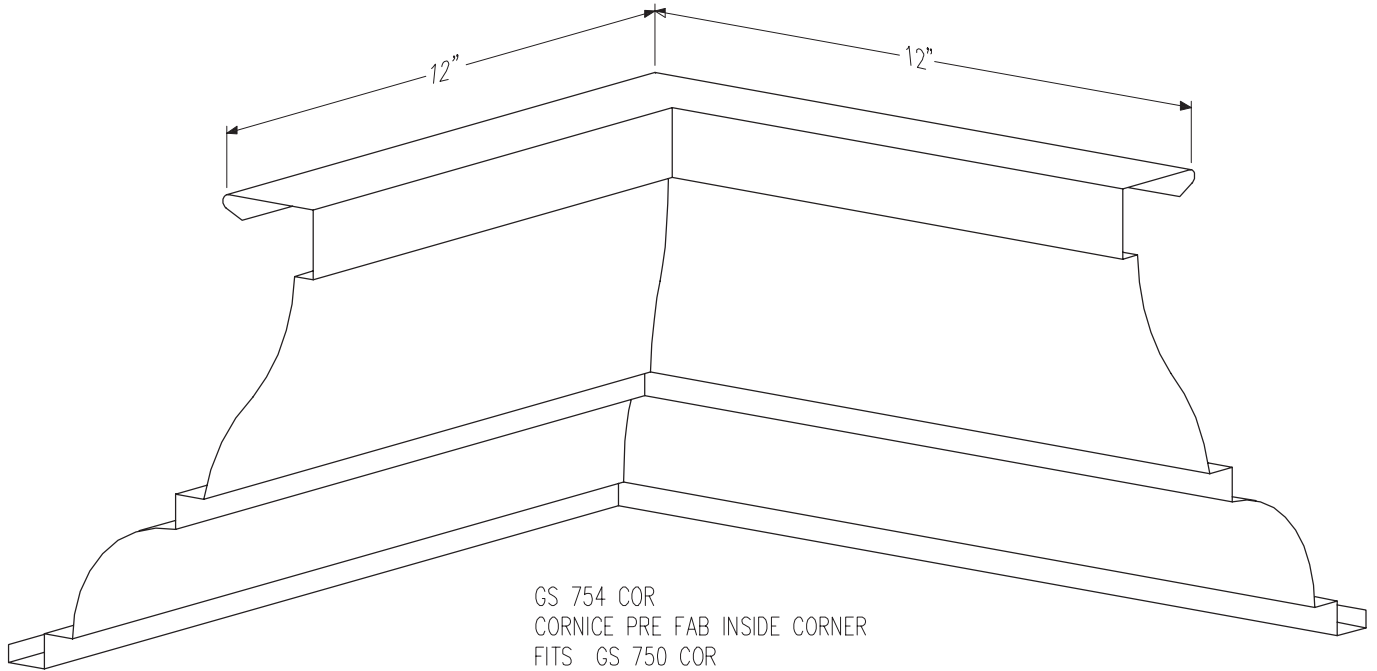

GS 753 COR
CORNICE SPLICE PLATE
FITS GS 750 COR

GS 751 COR
CORNICE TOP CLIP
FITS GS 750 COR

GS 752 COR
CORNICE BOTTOM CLIP
FITS GS 750 COR

Cornice Clips and Splice Plate

Scale: NTS

The Gs 700 Series

GS 755 COR
CORNICE PRE FAB OUTSIDE CORNER
FITS GS 750 COR