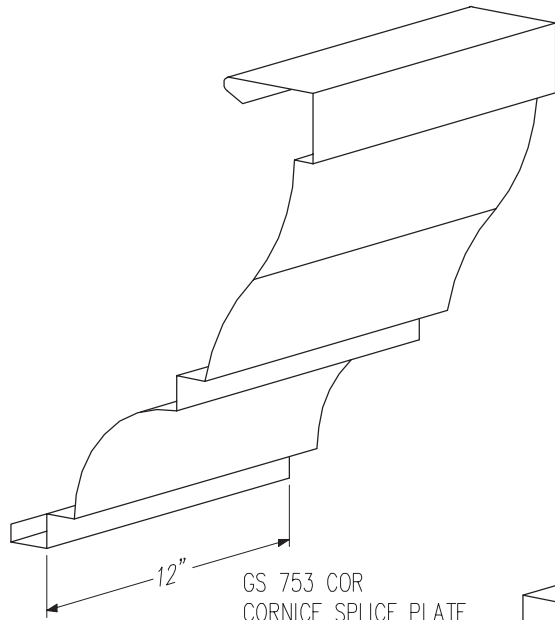

GS 56 D.S.
5"x6" DOWNSPOUT

GS 56 NSQ
SQUARE DOWNSPOUT NIPPLE,
FITS 5"x6" GS 56 D.S.

GS 56 ST
DOWNSPOUT STRAP
FITS GS 56 D.S.

Downspouts and Nipples

Scale: NTS

GS 750 COR
CORNICE FASCIA

Cornice Fascia

Scale: NTS