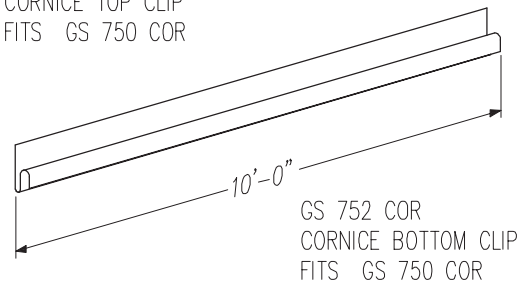

GS 752 COR
CORNICE BOTTOM CLIP
FITS GS 750 COR

Cornice Clips and Splice Plate

Scale: NTS