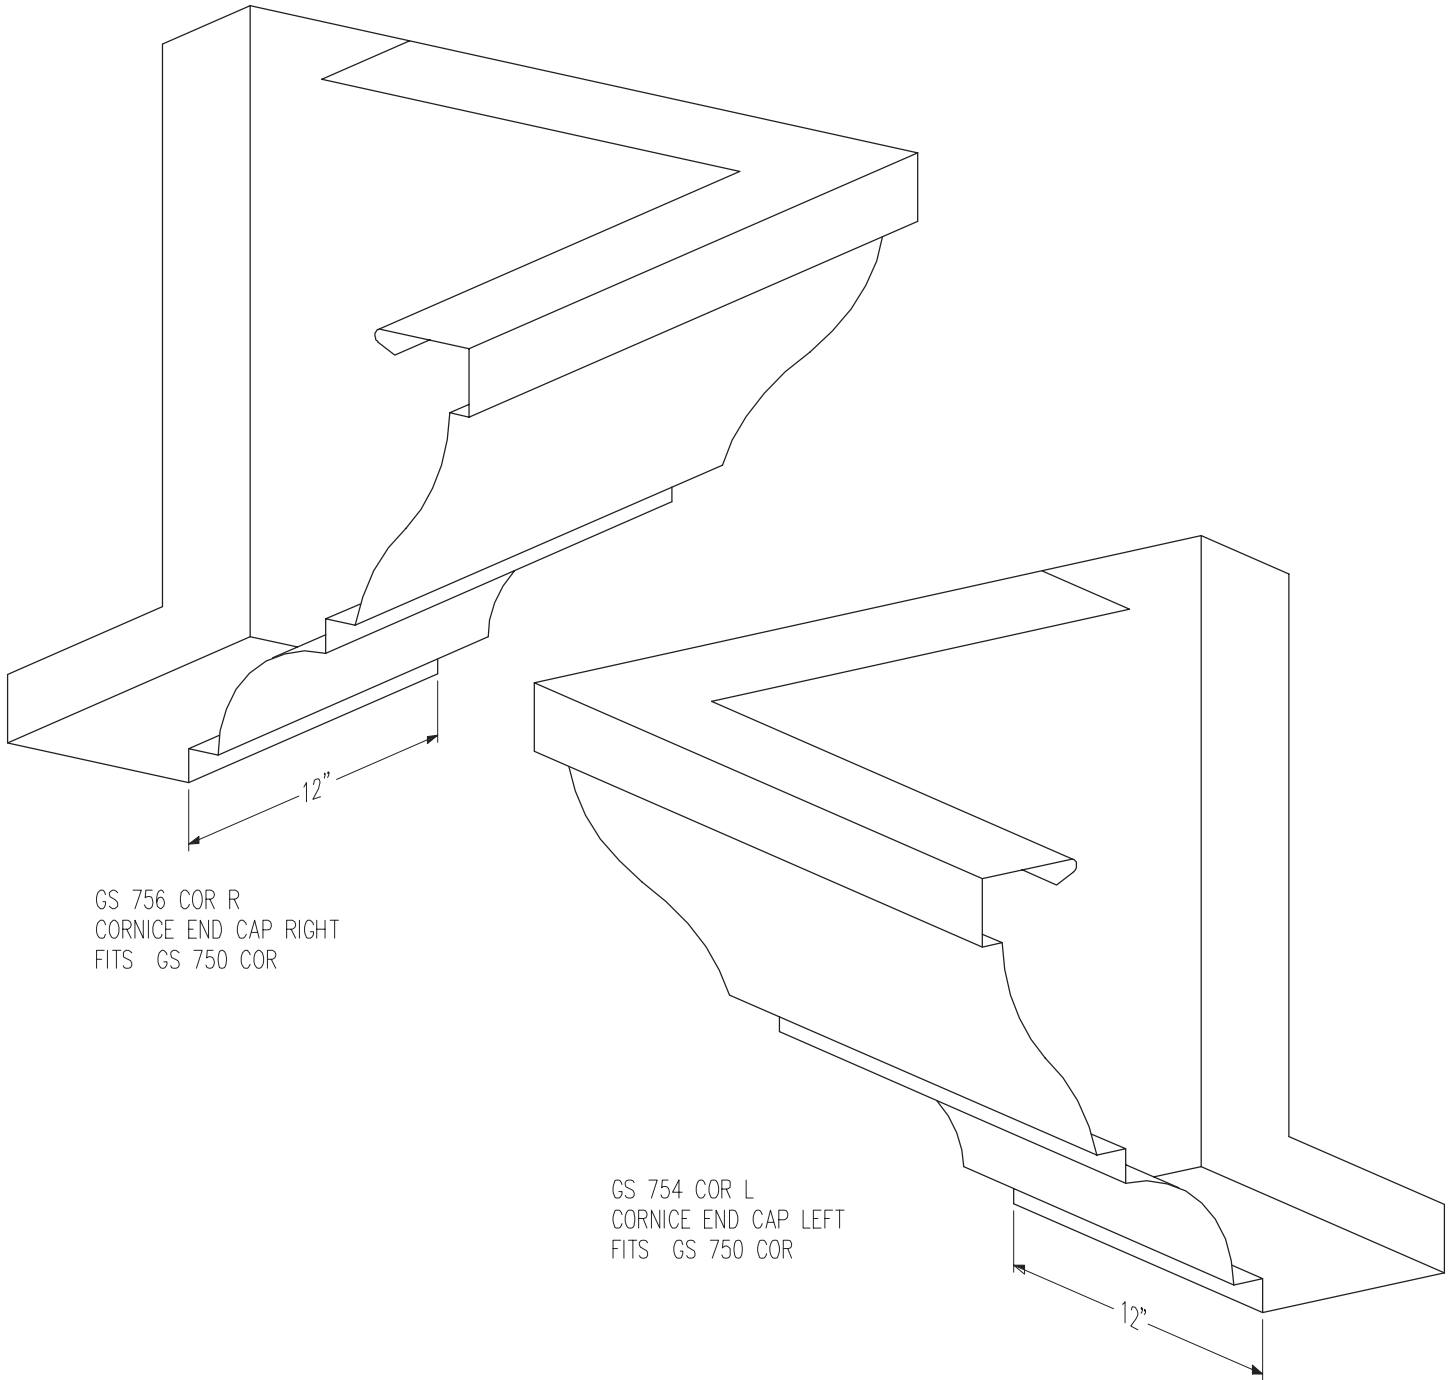

Cornice End Caps

Scale: NTS