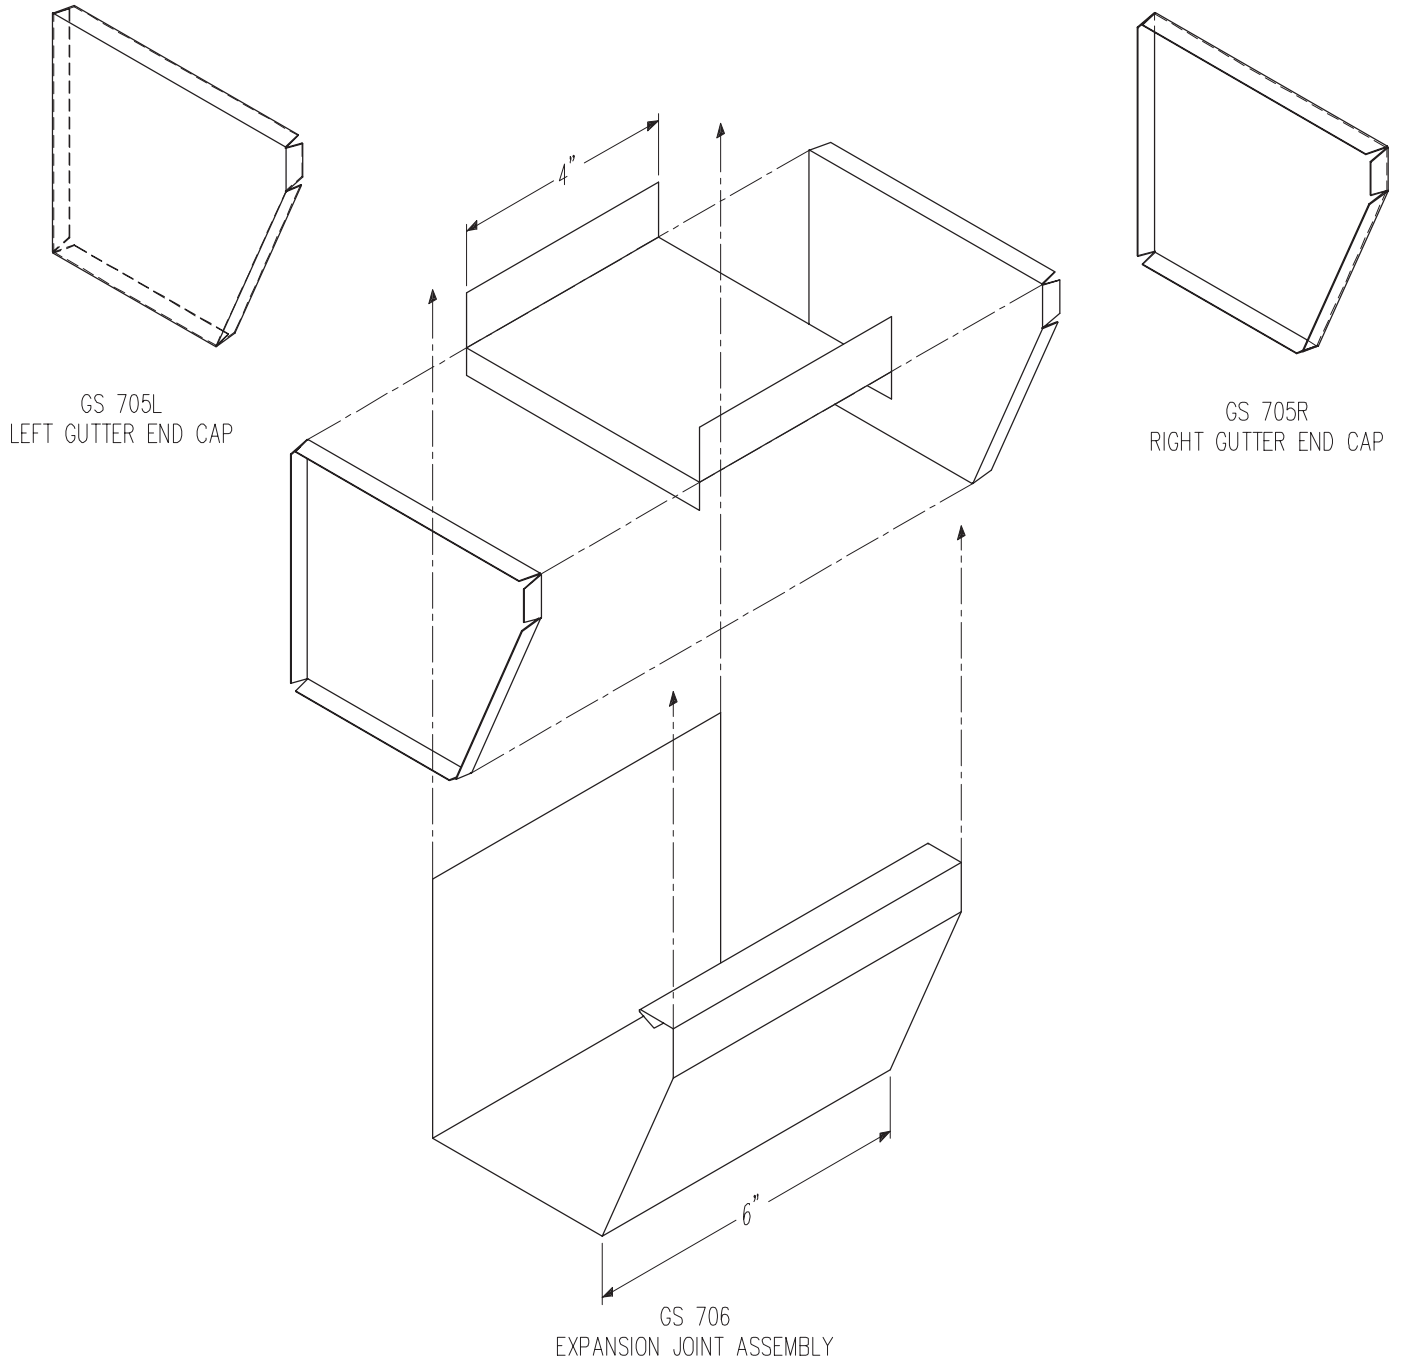

The Gs 700 Series

Expansion Joint Assembly

Scale: NTS