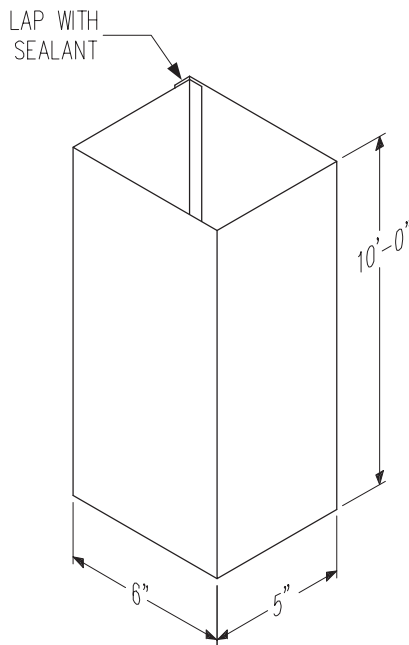

Scale: NTS

GS 730
INSIDE CORNER VALLEY PAN

Valley Collection Pan

Scale: NTS

The Gs 700 Series

GS 44 D.S.
4"x4" DOWNSPOUT

GS 44 NSQ
SQUARE DOWNSPOUT NIPPLE,
FITS 4"x4" GS 44 D.S.

GS 44 ST
DOWNSPOUT STRAP
FITS GS 44 D.S.

GS 56 D.S.
5"x6" DOWNSPOUT

GS 56 NSQ
SQUARE DOWNSPOUT NIPPLE,
FITS 5"x6" GS 56 D.S.

GS 56 ST
DOWNSPOUT STRAP
FITS GS 56 D.S.

Downspouts and Nipples

Scale: NTS

GS 750 COR
CORNICE FASCIA

Cornice Fascia

Scale: NTS