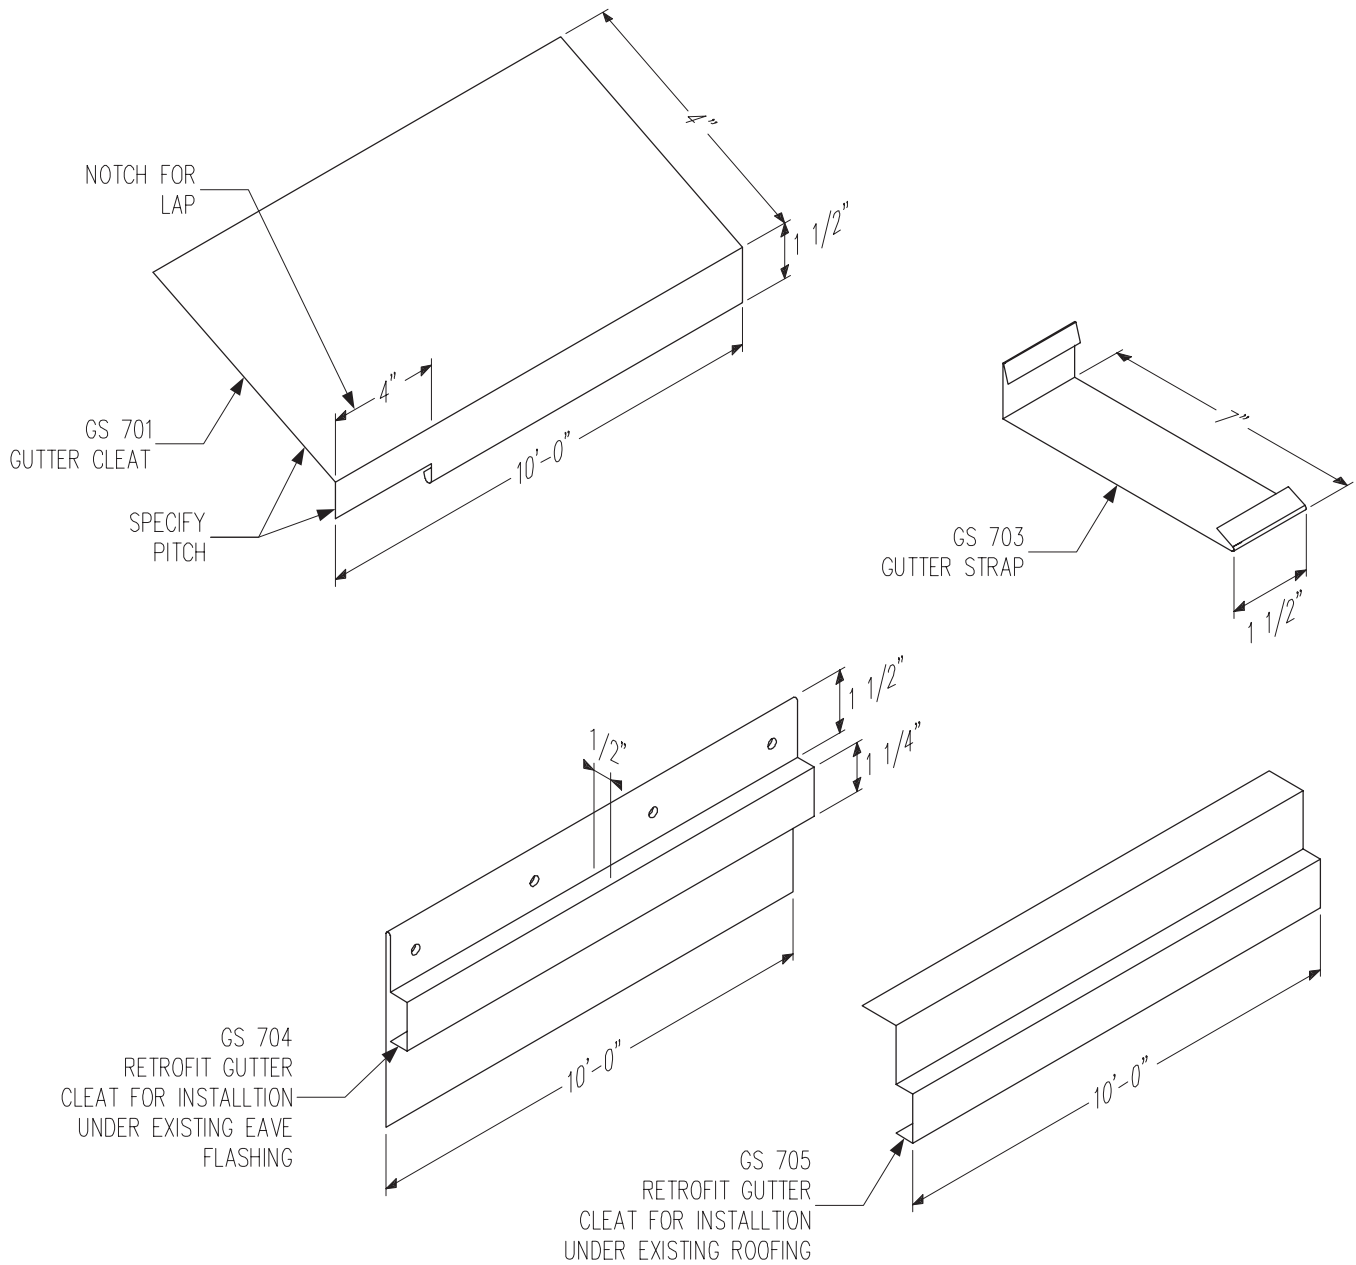

E

Cleats and Straps

Scale: NTS