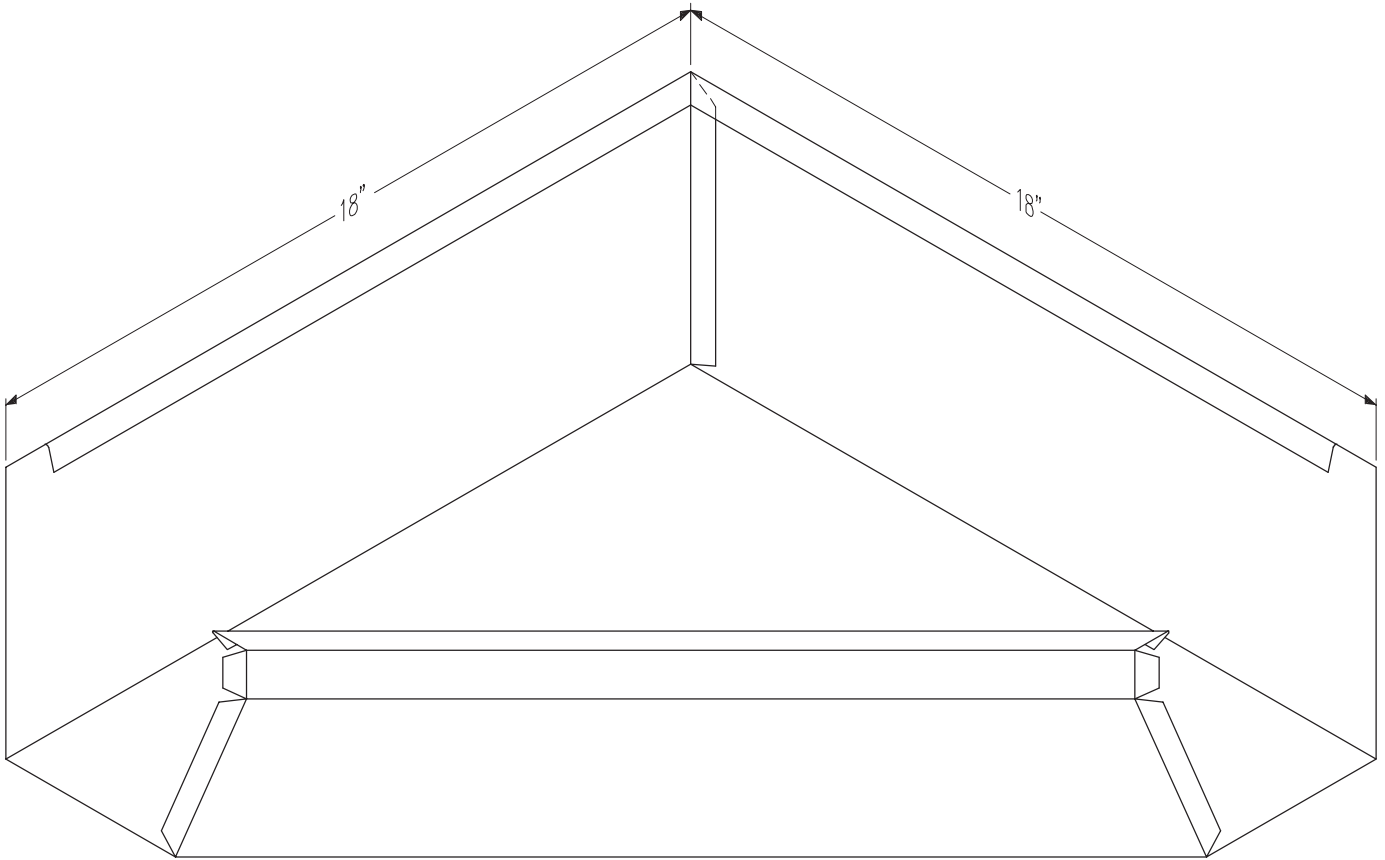

GS 730
INSIDE CORNER VALLEY PAN

Valley Collection Pan

Scale: NTS