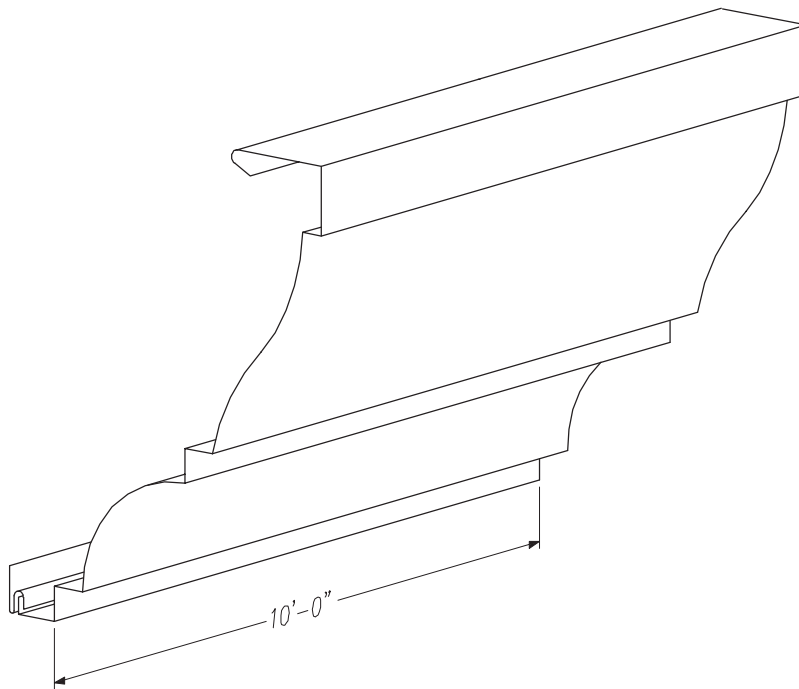

GS 56 D.S.
5"x6" DOWNSPOUT

GS 56 NSQ
SQUARE DOWNSPOUT NIPPLE,
FITS 5"x6" GS 56 D.S.

GS 56 ST
DOWNSPOUT STRAP
FITS GS 56 D.S.

Downspouts and Nipples

Scale: NTS

GS 750 COR
CORNICE FASCIA

Cornice Fascia

Scale: NTS