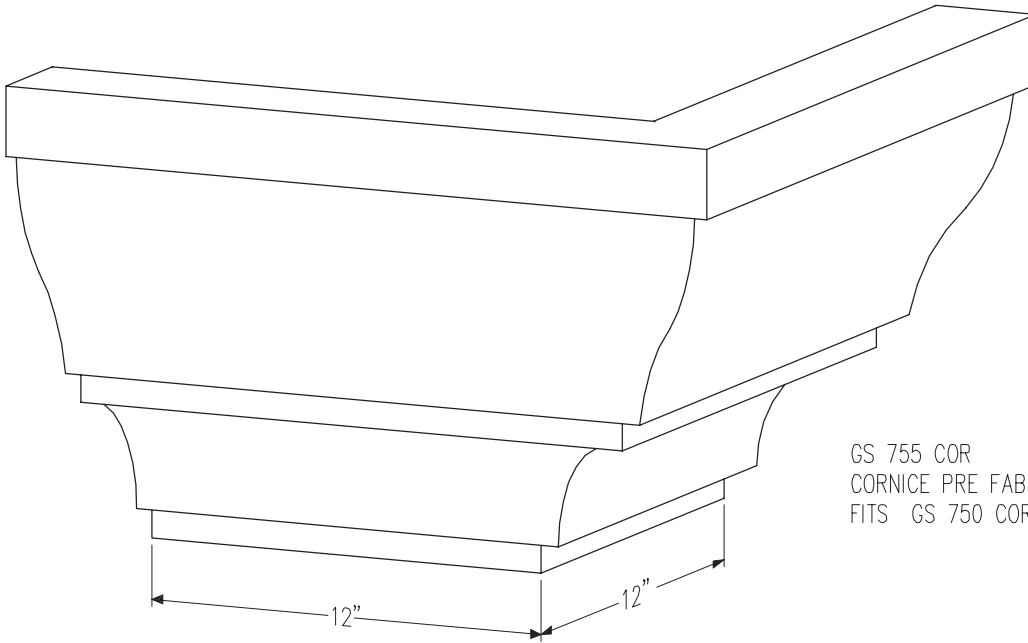

GS 56 D.S.
5"x6" DOWNSPOUT

GS 56 NSQ
SQUARE DOWNSPOUT NIPPLE,
FITS 5"x6" GS 56 D.S.

GS 56 ST
DOWNSPOUT STRAP
FITS GS 56 D.S.

Downspouts and Nipples

Scale: NTS

GS 750 COR
CORNICE FASCIA

Cornice Fascia

Scale: NTS

GS 753 COR
CORNICE SPLICE PLATE
FITS GS 750 COR

GS 751 COR
CORNICE TOP CLIP
FITS GS 750 COR

GS 752 COR
CORNICE BOTTOM CLIP
FITS GS 750 COR

Cornice Clips and Splice Plate

Scale: NTS

The Gs 700 Series

GS 755 COR
CORNICE PRE FAB OUTSIDE CORNER
FITS GS 750 COR