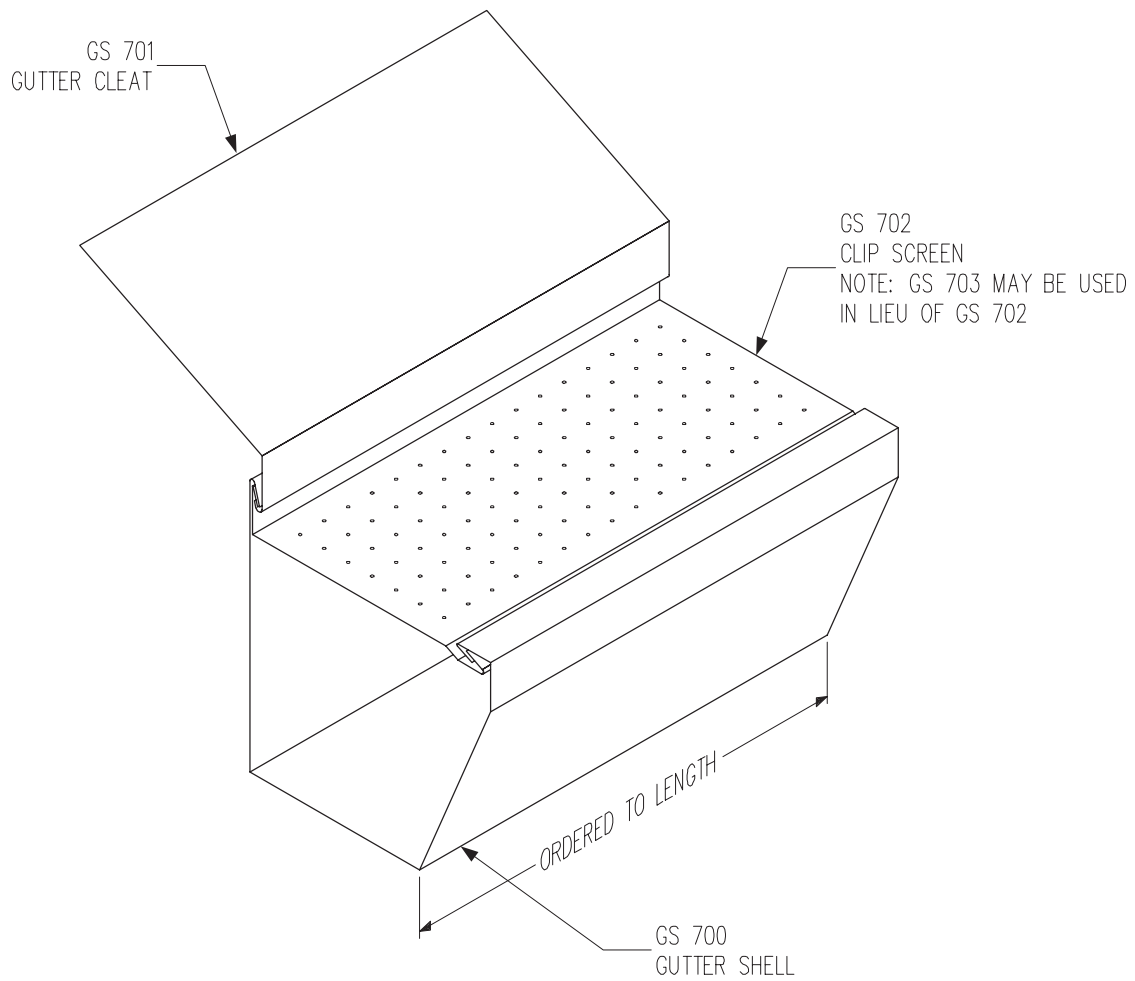

Details	2
Cleats and Straps	6
Cornice and Gutter Assembly	4
Cornice Clips and Splice Plate	11
Cornice Corner Sections	12
Cornice End Caps	13
Cornice Fascia	10
Downspouts and Nipples	9
Expansion Joint Assembly	7
Gs 700 Series Gutter	2
Gutter Assembly	3
Gutter Cleanout	5
Valley Collection Pan	8

The Gs 700 Series

Gs 700 Series Gutter

Scale: 3" = 1' - 0"

The Gs 700 Series

Gutter Assembly

Scale: NTS

Cornice and Gutter Assembly

Scale: NTS