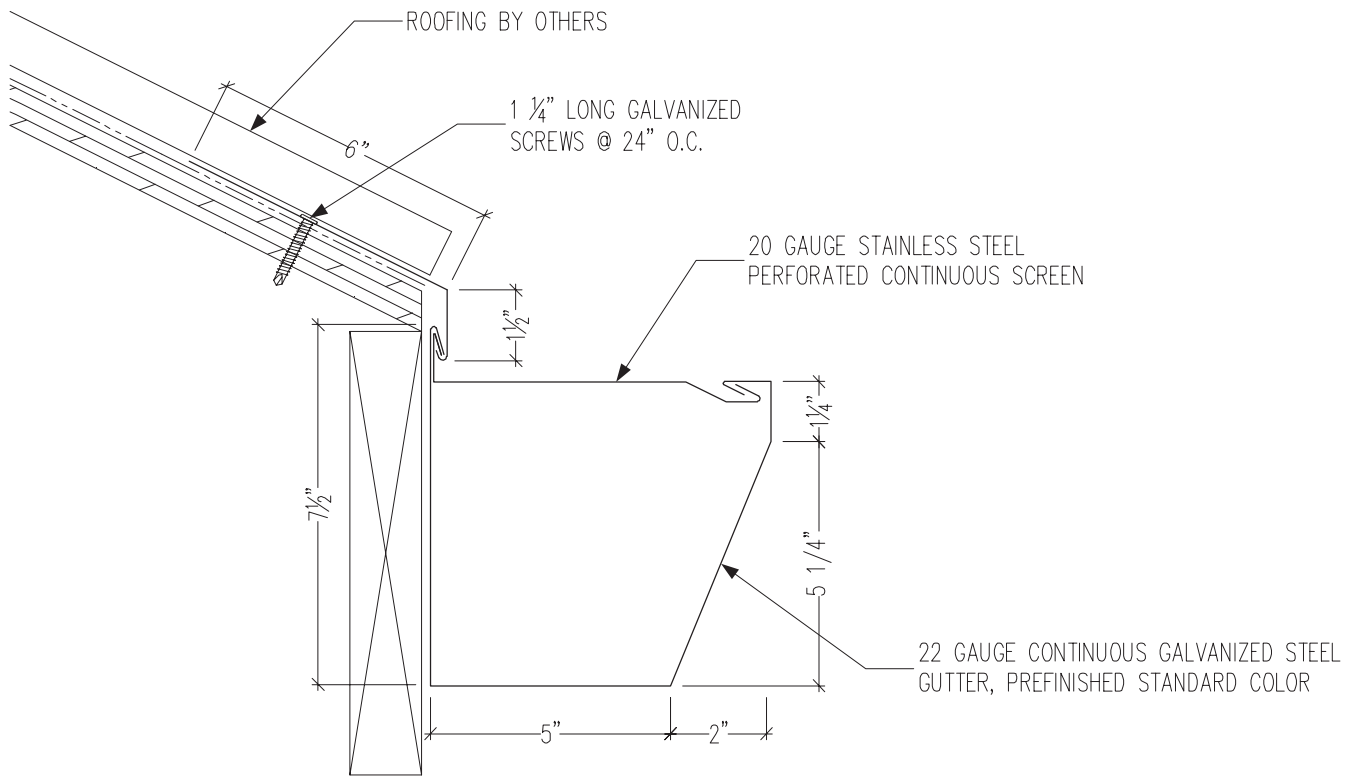

Details	2
Cleats and Straps	6
Cornice and Gutter Assembly	4
Cornice Clips and Splice Plate	11
Cornice Corner Sections	12
Cornice End Caps	13
Cornice Fascia	10
Downspouts and Nipples	9
Expansion Joint Assembly	7
Gs 700 Series Gutter	2
Gutter Assembly	3
Gutter Cleanout	5
Valley Collection Pan	8

The Gs 700 Series

Gs 700 Series Gutter

Scale: 3" = 1' - 0"

The Gs 700 Series

Gutter Assembly

Scale: NTS

Cornice and Gutter Assembly

Scale: NTS