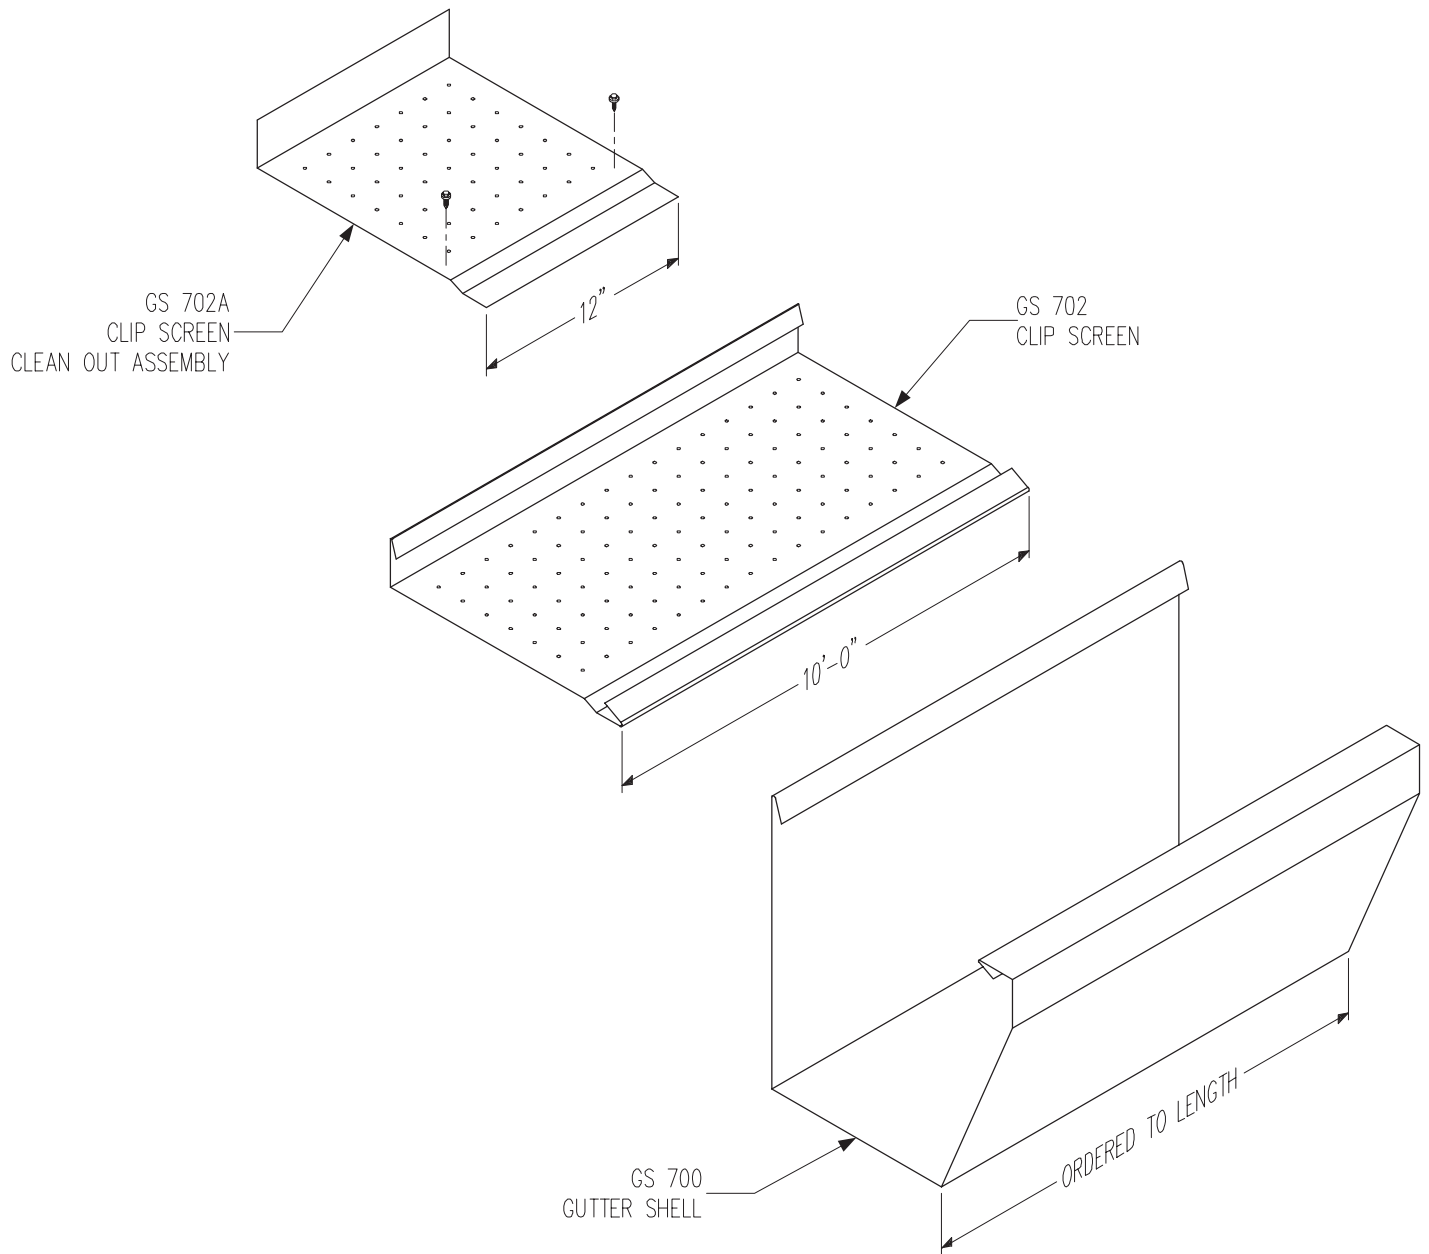

The Gs 700 Series

Gutter Cleanout

Scale: NTS