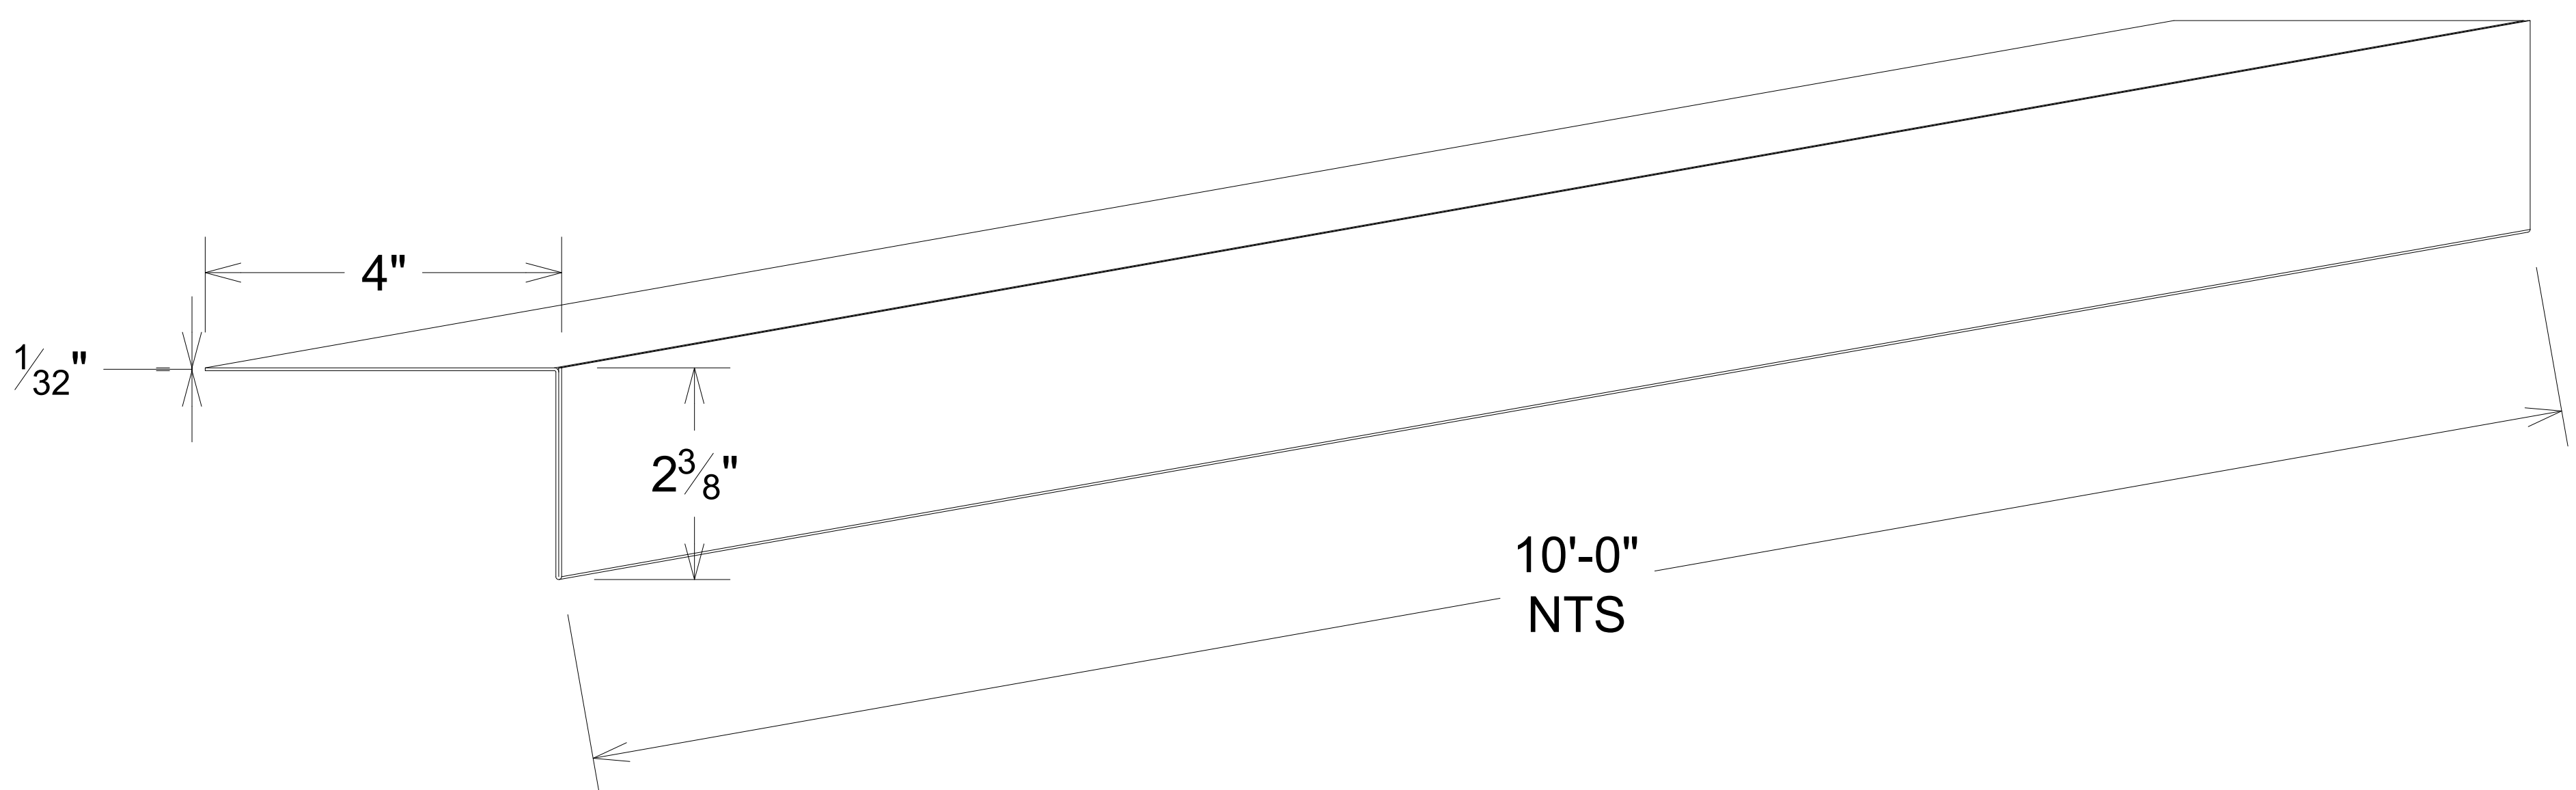

CFB24:
 Wall Opening Flashing, 0.032" Aluminum Prefinished Black
 Apply Continuously at All Wall Openings, IE Windows, Doors and Louvers

CFB25:
 Jamb Trim, 0.032" Aluminum Prefinished Black
 Apply Continuously at All Jambs, IE Windows, Doors and Louvers