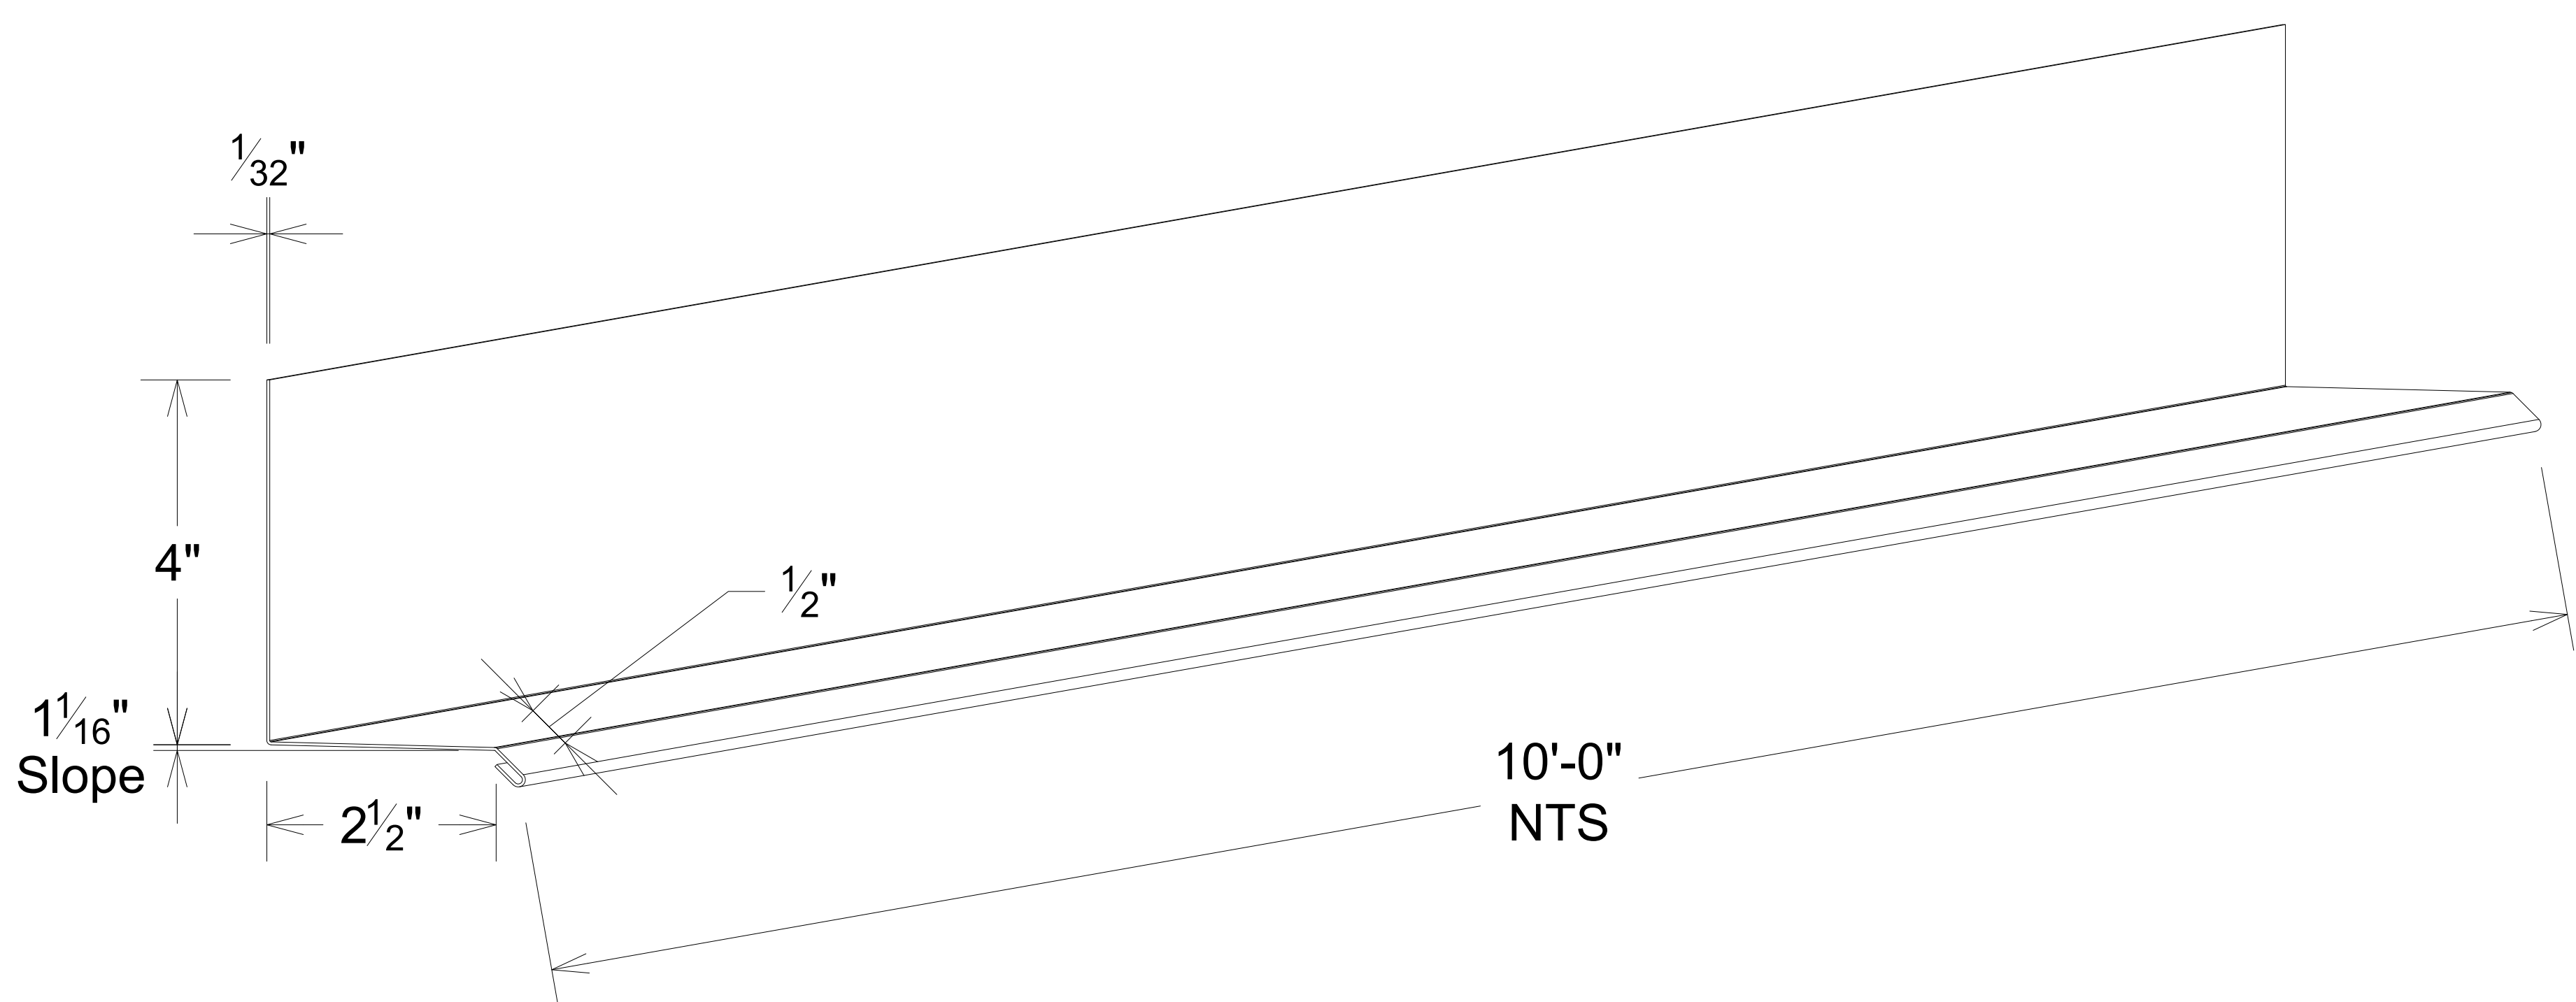

CFB33 & CFB34:
Two Piece Sill Trim, 0.032" Aluminum Prefinished Black
Apply Continuously at Sill Conditions

CFB22:
Base Trim, 0.032" Aluminum Prefinished Black
Apply Continuously at All Base of Panel Conditions